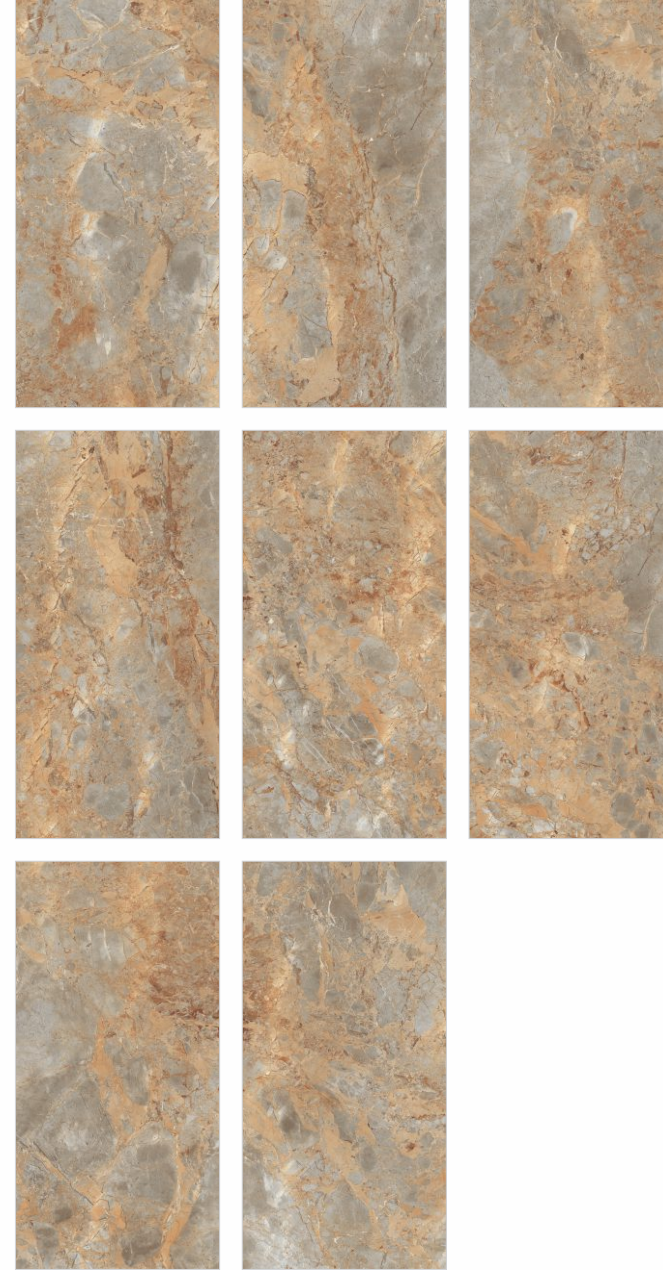

Size

600x1200mm

Finish

- GLOSSY

Saran Collin Camel

8 - R

WALL

Saran Collin Camel | Size - 600x1200mm | Finish - Glossy

FLOOR

Saran Collin Camel | Size - 600x1200mm | Finish - Glossy

colortile
ceramics & innovation