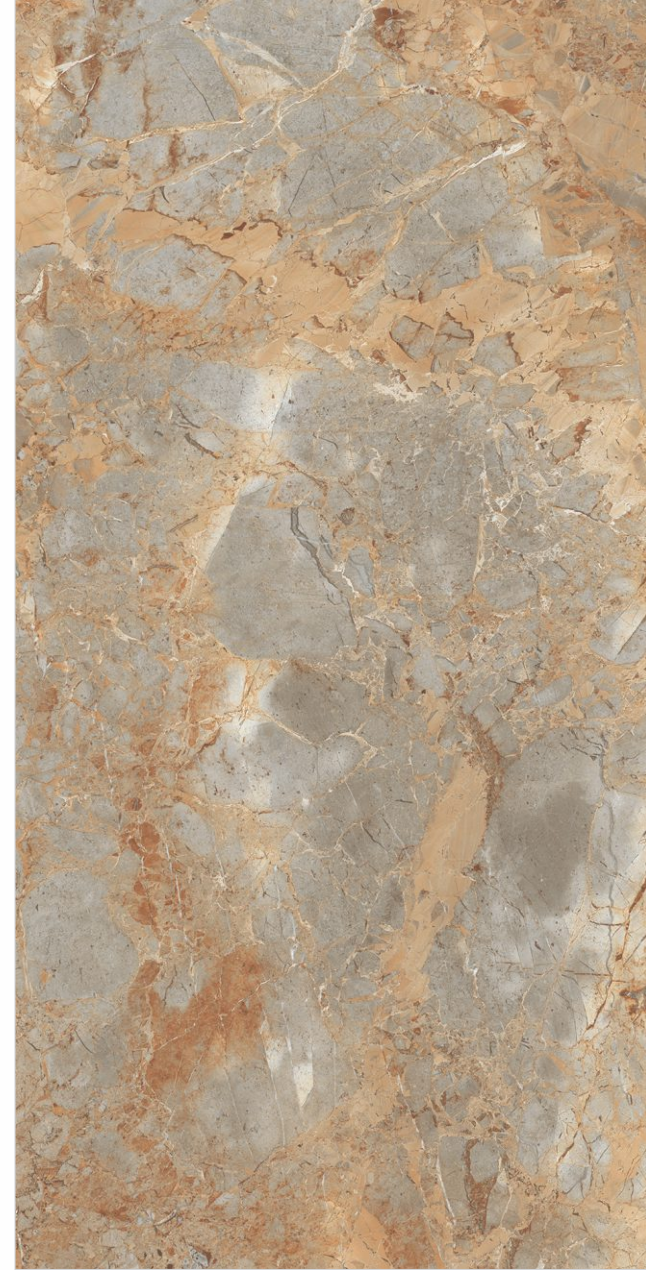

Size

600x1200mm

Finish

- GLOSSY

Saran Collin Camel

8 - R

WALL

Saran Collin Camel | Size - 600x1200mm | Finish - Glossy

FLOOR

Saran Collin Camel | Size - 600x1200mm | Finish - Glossy

colortile
ceramics & innovation