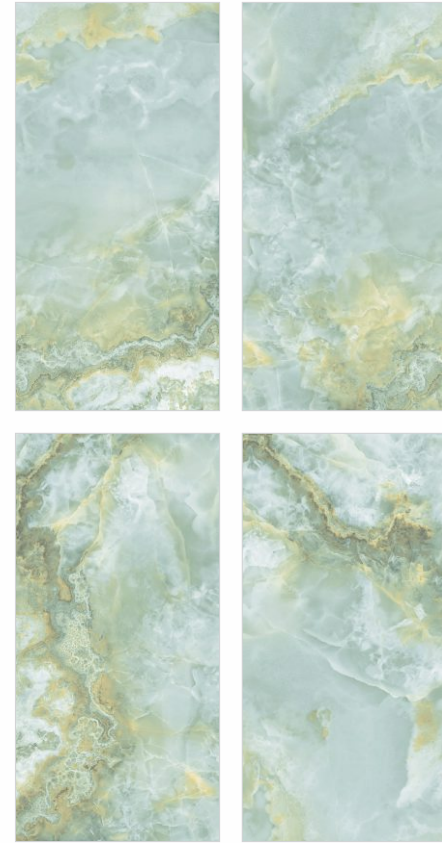

Size

600x1200mm

Finish

- **GLOSSY**
- **RUSTIC MATT**

Onyx Verde

4 - R

WALL

Onyx Verde | Size - 600x1200mm | Finish - Glossy

FLOOR

Onyx Verde | Size - 600x1200mm | Finish - Glossy

colortile
ceramics & innovation