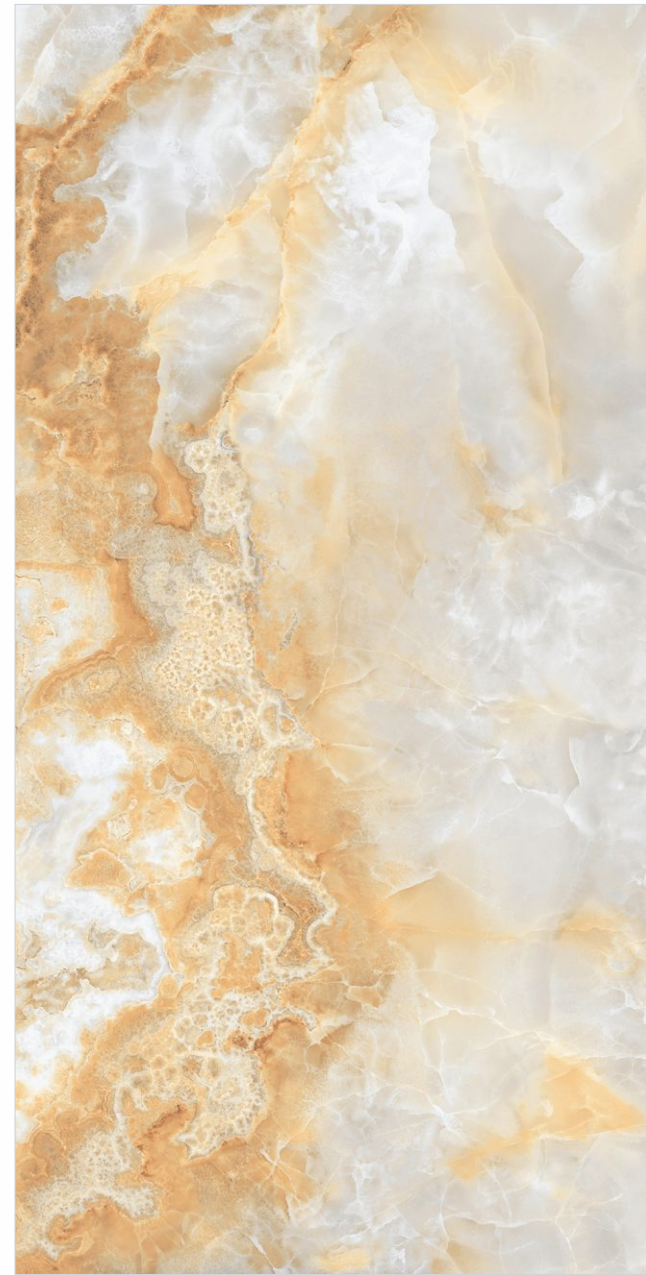

Size

600x1200mm

Finish

- **GLOSSY**
- **RUSTIC MATT**

Onyx Sunspot

4 - R

WALL

Onyx Sunspot | Size - 600x1200mm | Finish - Glossy

FLOOR

Rapido Gris | Size - 600x1200mm | Finish - Rustic Matt

colortile
ceramics & innovation