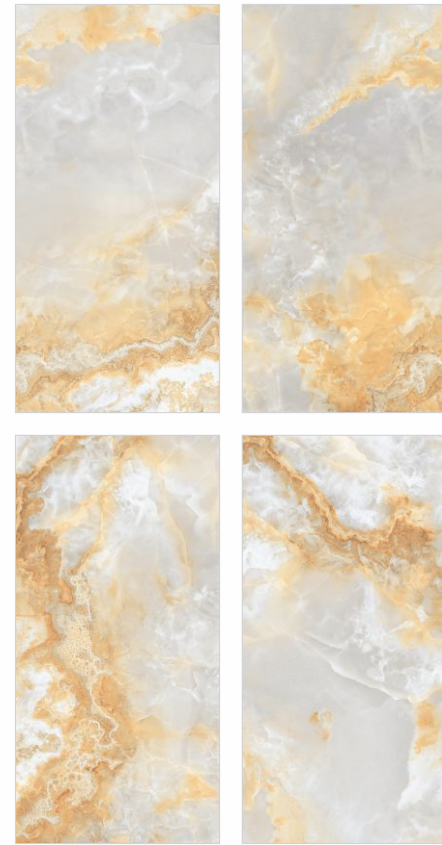

Size

600x1200mm

Finish

- **GLOSSY**
- **RUSTIC MATT**

Onyx Sunspot

4 - R

WALL

Onyx Sunspot | Size - 600x1200mm | Finish - Glossy

FLOOR

Rapido Gris | Size - 600x1200mm | Finish - Rustic Matt

colortile
ceramics & innovation