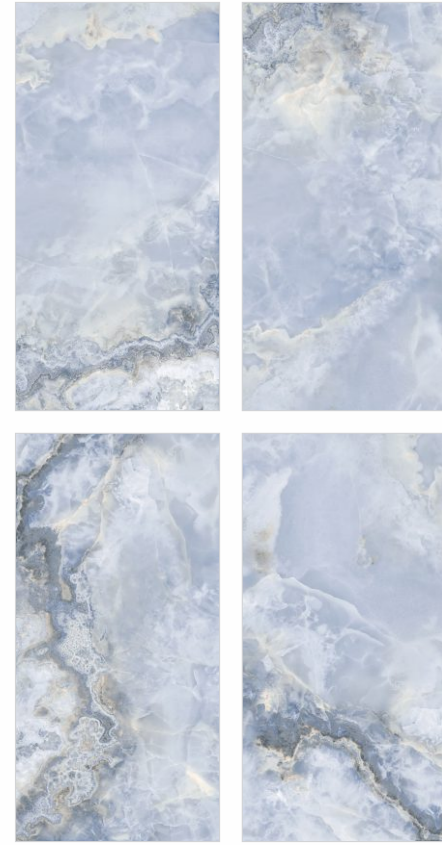

Size

600x1200mm

Finish

- **GLOSSY**
- **RUSTIC MATT**

Onyx Sea Blue

4 - R

WALL

Onyx Sea Blue | Size - 600x1200mm | Finish - Glossy

FLOOR

Onyx Sea Blue | Size - 600x1200mm | Finish - Glossy

colortile
ceramics & innovation