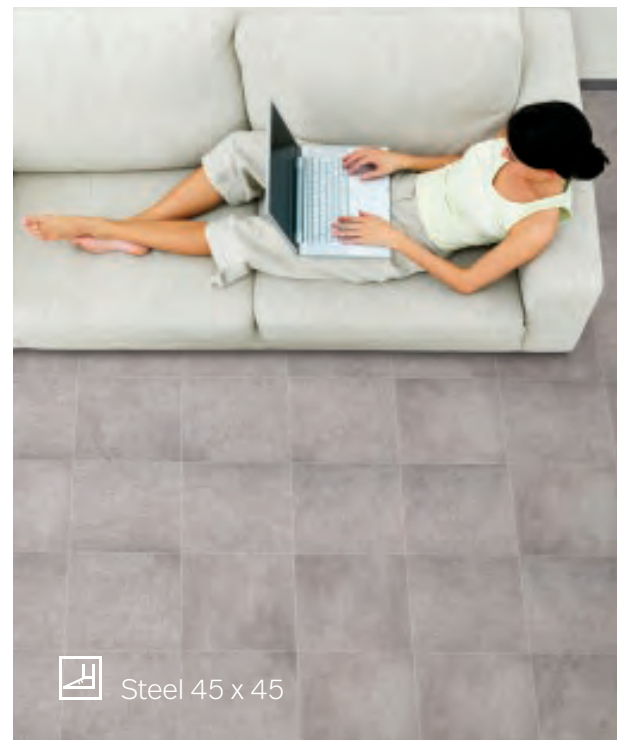

Steel 45 x 45

Peldaños
Stair pieces