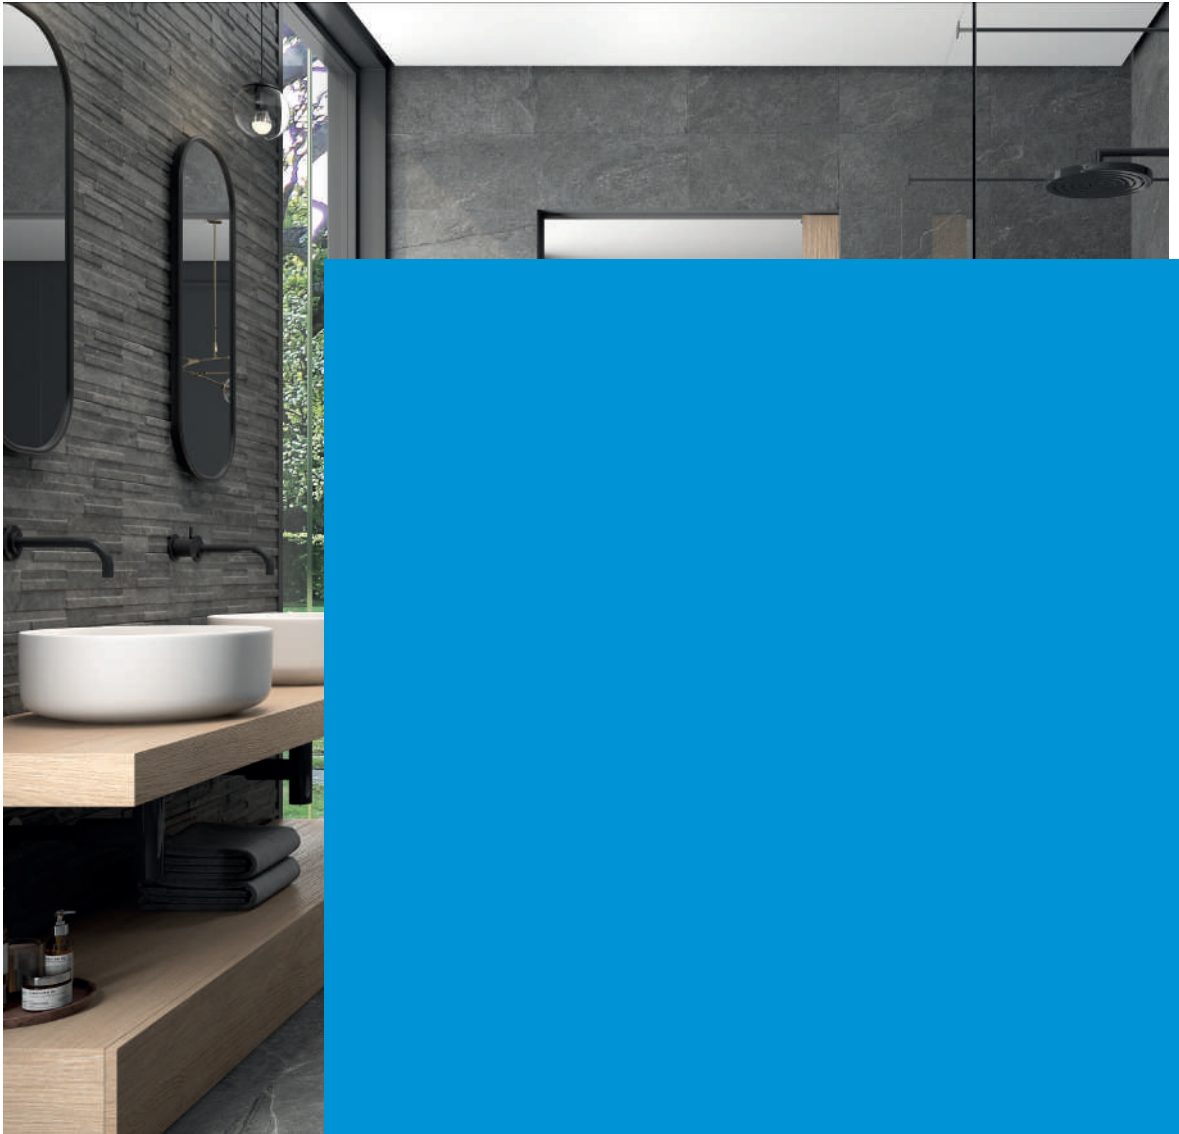

Colorker®

Loading Address / Expediciones
Partida dels Plans s/n
12592 Chilches - Castellón - Spain

Offices / Oficinas
Ctra. de Alcora, Km 21,3
12110 Alcora - Castellón - Spain

T. +34 964 36 16 16
info@colorker.com
colorker.com