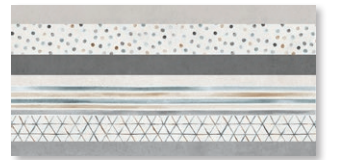

BELLY COLORS
29,5 x 59,5⁸ / 11,61" x 23,42" 224143 | M63