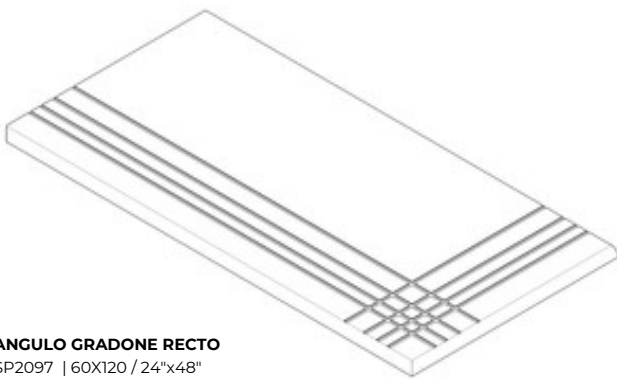

ANGULO GRADONE RECTO
SP.2097 | 60X120 / 24"x48"