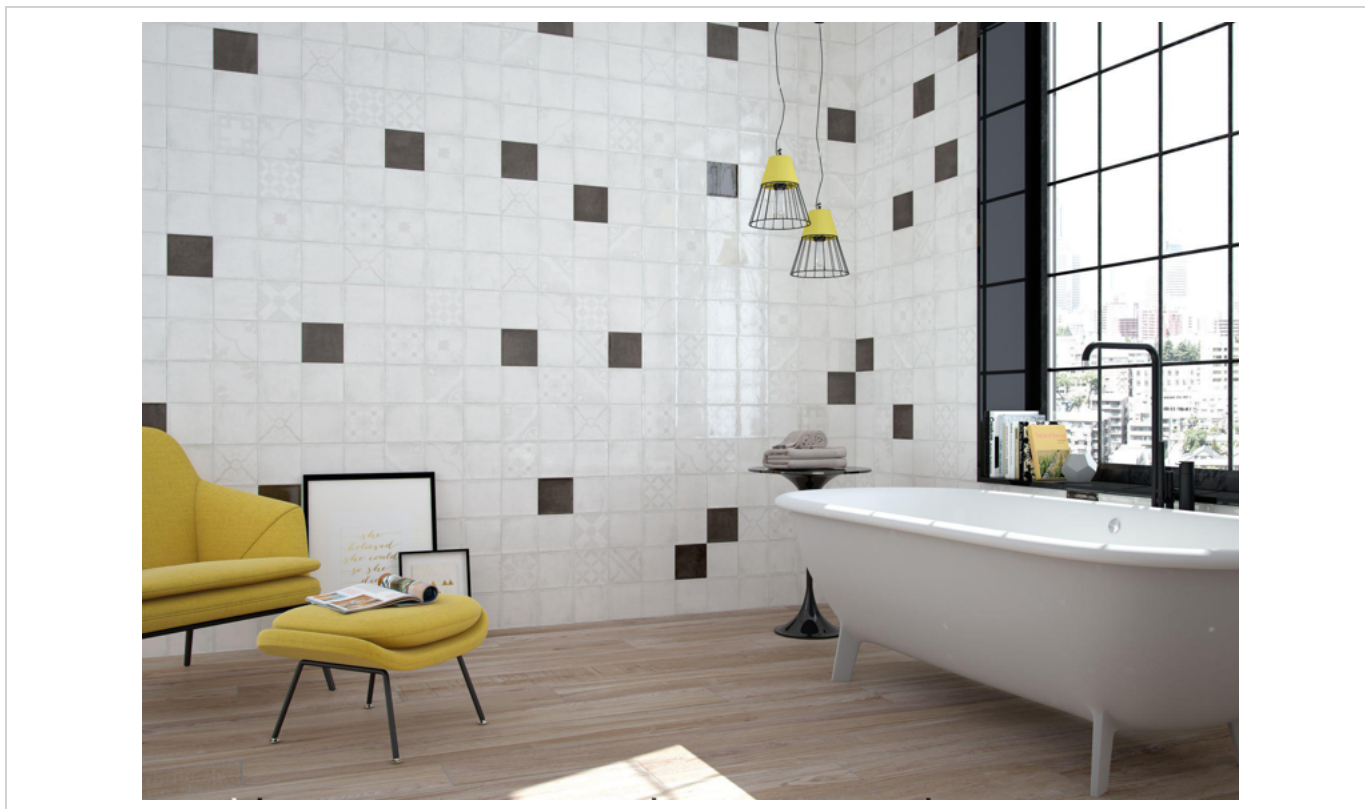

TORELLO MATITA ALCHIMIA WHITE | 2x30 (0,8"x12")
SP.2006 | Wall | White body tiles

QUARTER ROUND ALCHIMIA WHITE | 1.5x30 (0.6"x12")
SP.2008 | Wall | White body tiles

PHOTO GALLERY

BOARDS

ALCHIMIA PEARL
15 x 15 cm - 6" x 6"