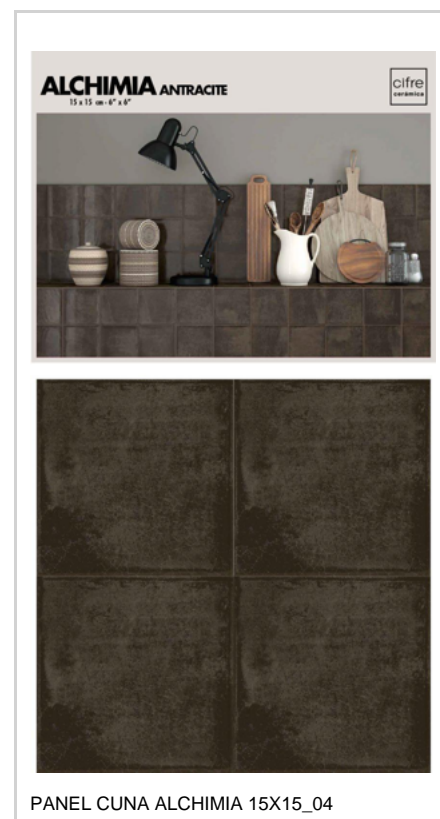

TORELLO MATITA ALCHIMIA WHITE | 2x30 (0,8"x12")
SP.2006 | Wall | White body tiles

QUARTER ROUND ALCHIMIA WHITE | 1.5x30 (0.6"x12")
SP.2008 | Wall | White body tiles

PHOTO GALLERY

BOARDS

ALCHIMIA PEARL
15 x 15 cm - 6" x 6"