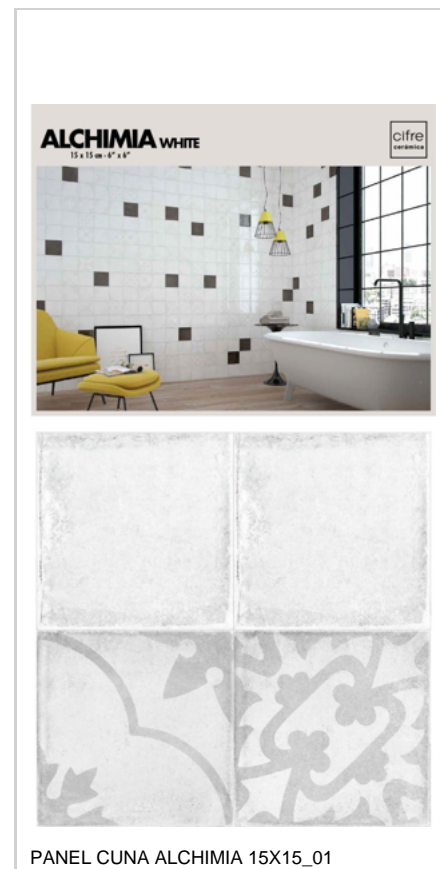

TORELLO MATITA ALCHIMIA WHITE | 2x30 (0,8"x12")
SP.2006 | Wall | White body tiles

QUARTER ROUND ALCHIMIA WHITE | 1.5x30 (0.6"x12")
SP.2008 | Wall | White body tiles

PHOTO GALLERY

BOARDS

ALCHIMIA PEARL
15 x 15 cm - 6" x 6"