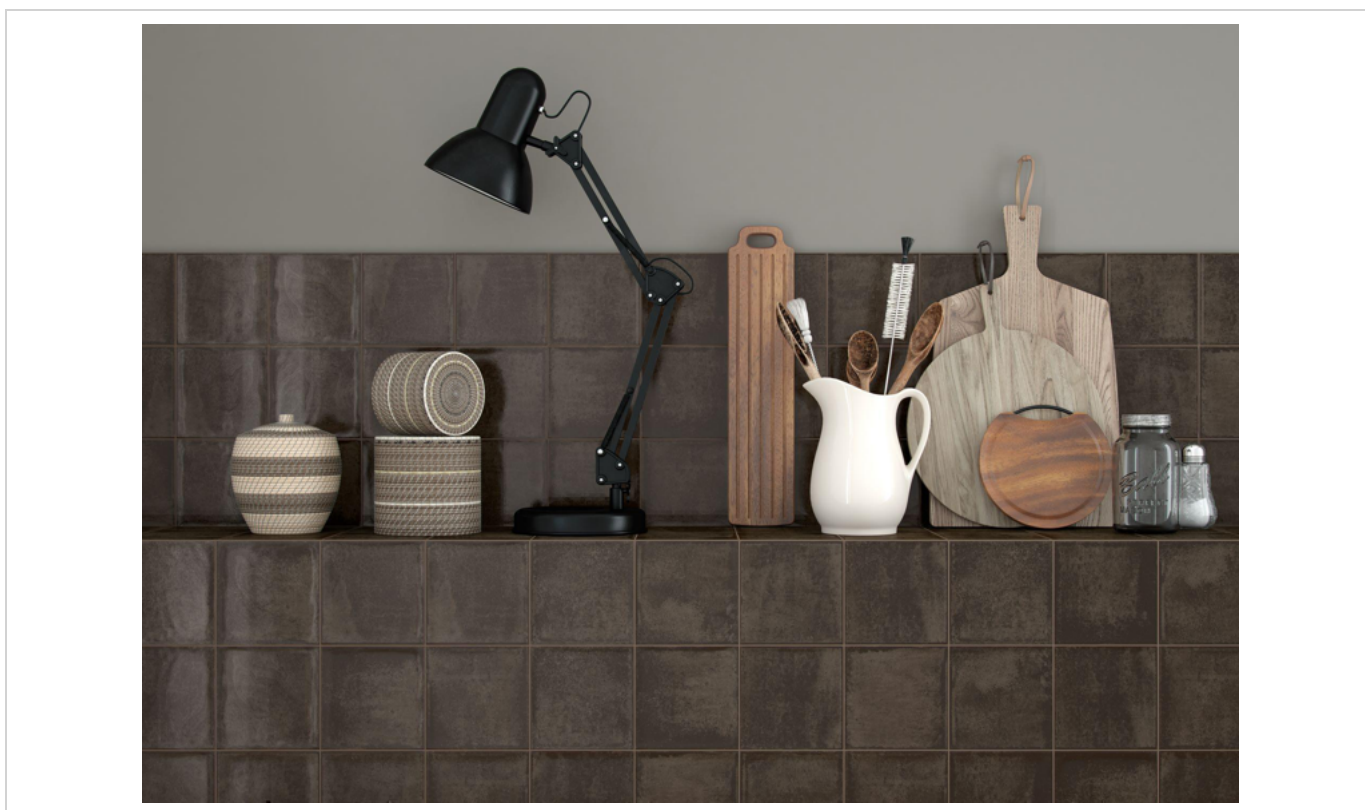

TORELLO MATITA ALCHIMIA WHITE | 2x30 (0,8"x12")
SP.2006 | Wall | White body tiles

QUARTER ROUND ALCHIMIA WHITE | 1.5x30 (0.6"x12")
SP.2008 | Wall | White body tiles

PHOTO GALLERY

BOARDS

ALCHIMIA PEARL
15 x 15 cm - 6" x 6"