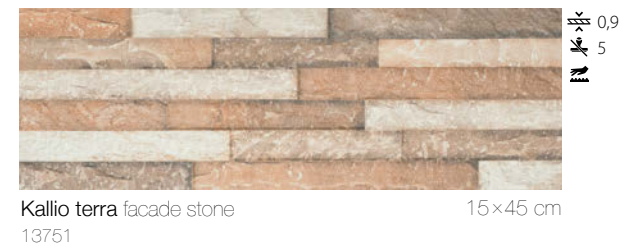

15 x 45

Spectacular colours

KALLIO

The Kallio collection responds to the needs of modern architecture. It attracts attention with its cut stone pattern and original colours. It will be ideal for living rooms but can also be used successfully in facades.

 - Facade tile  - Frost resistance  - Clinker

WALL
KALLIO CREAM 15x45

WALL
KALLIO RUST 15x45

WALL
KALLIO TERRA 15x45

Scan for more

Packaging

Dimensions [cm]	15x45x0,9
Pieces in the box	9
m ² in the box	0,6
Box weight [kg]	10,8