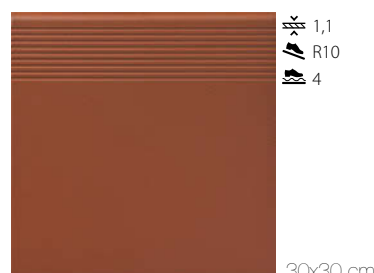

Rott rustic shaded facade tile
19539 6,5x24,5 cm

15241
Rott floor tile 30x30 cm

16538 14,8x30 cm

Rott universal rustic tile
15425 30x30 cm

Rott window sill tile variants:
14992 (14,8x35 cm), 11793 (14,8x30 cm), 11809 (13,5x24,5 cm), 11892 (10x20 cm)