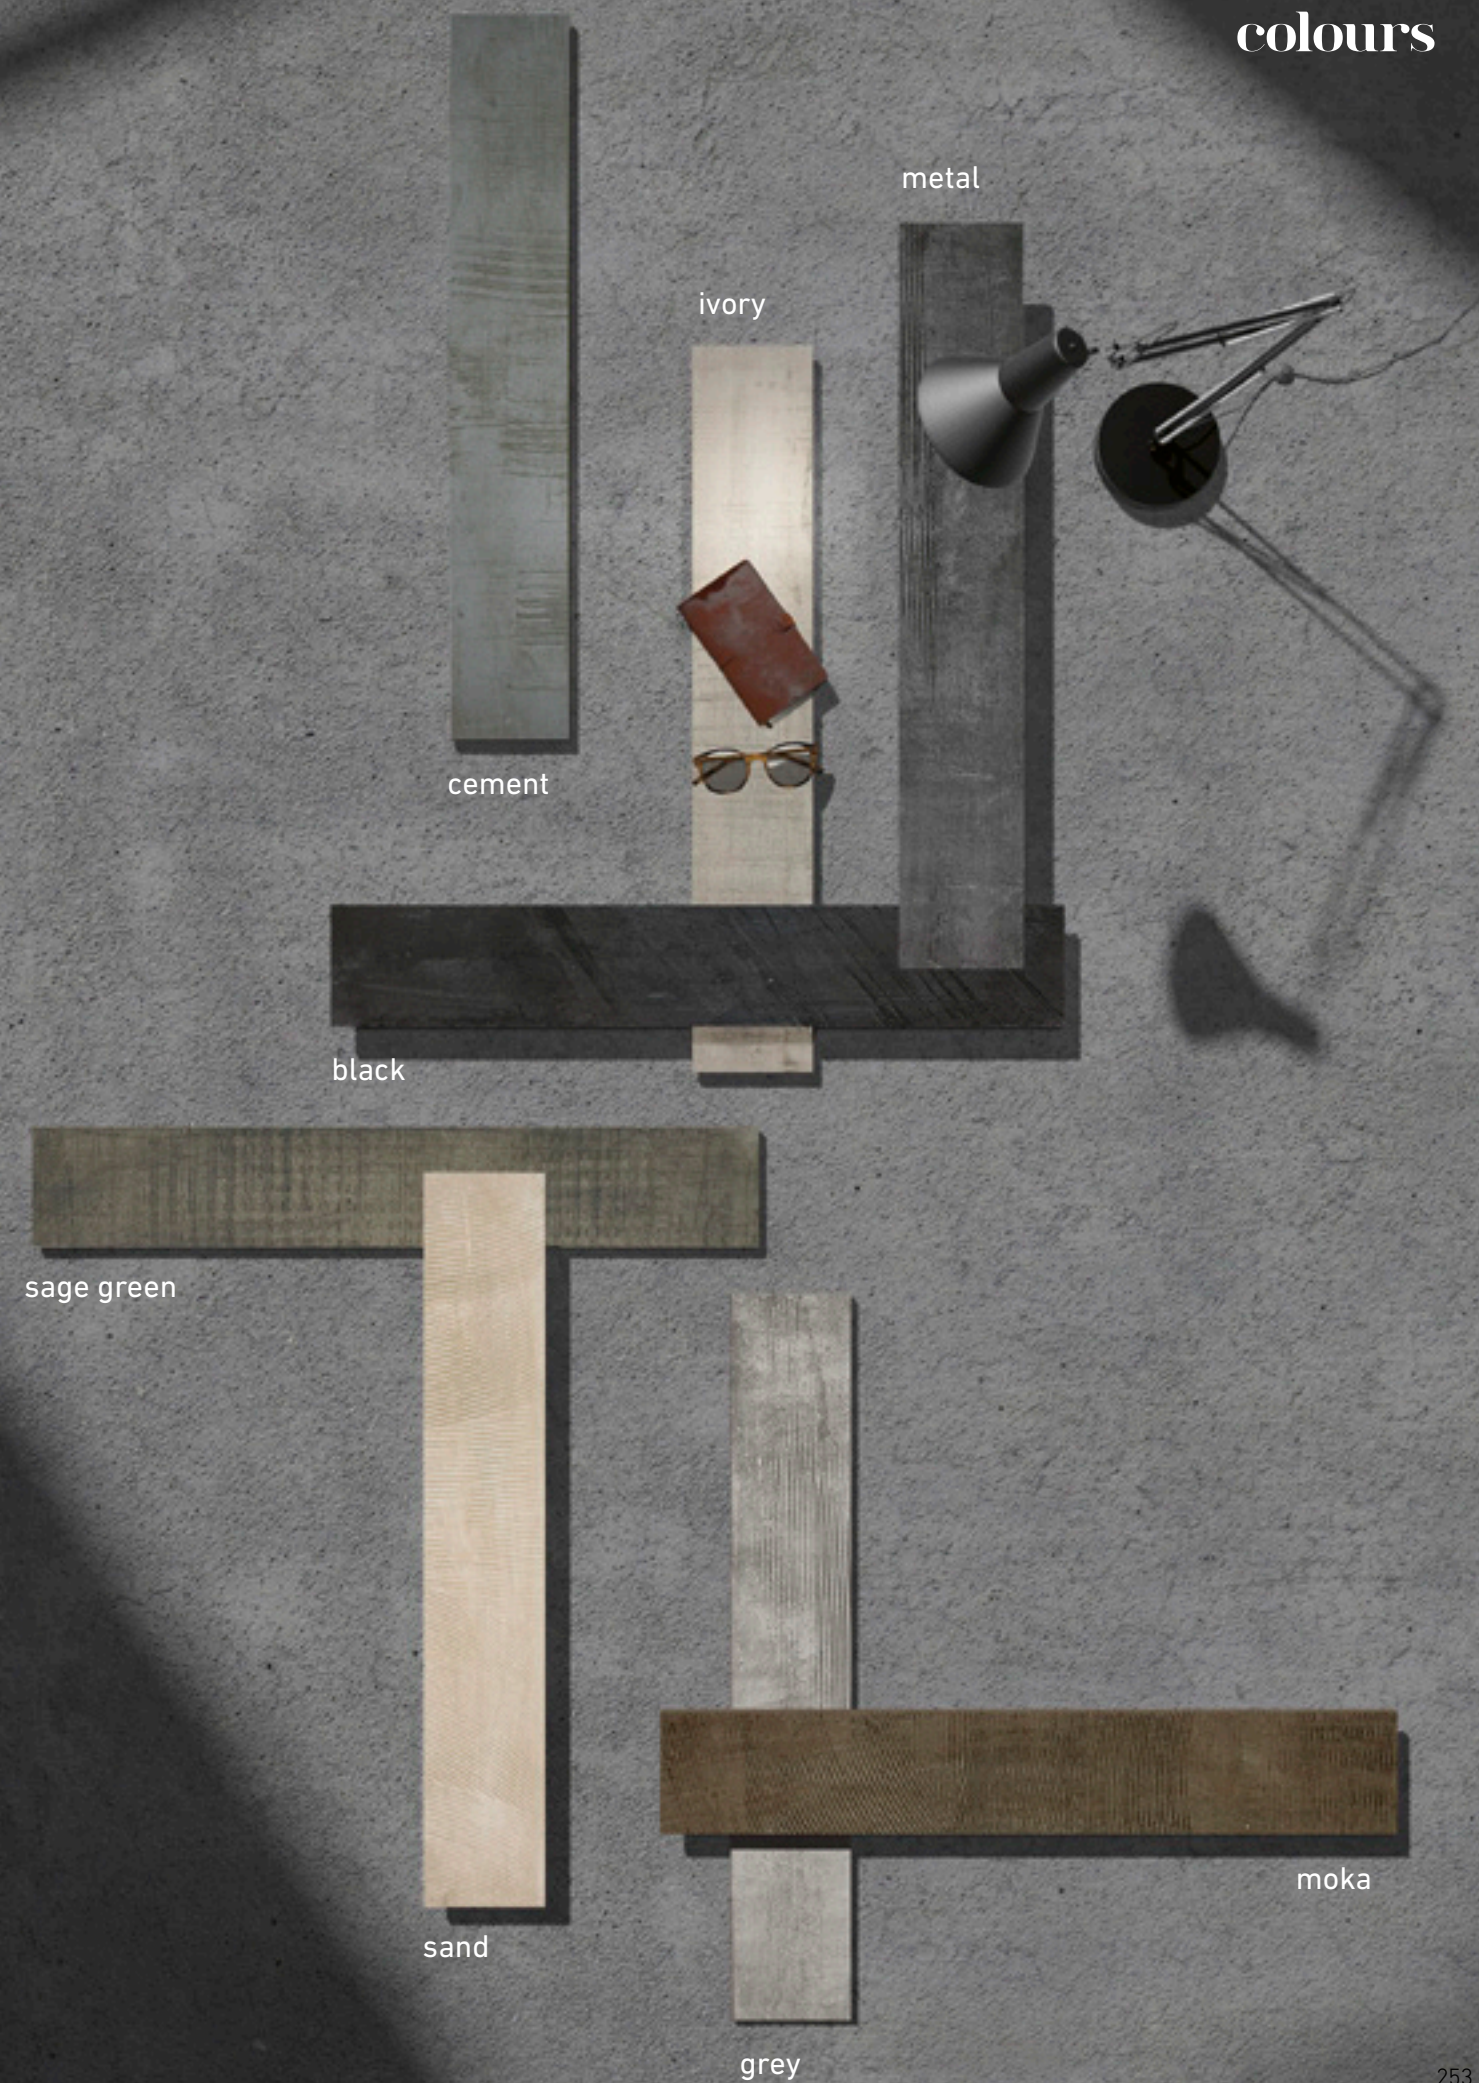

EFFETTO CEMENTO
CONCRETE LOOK

KENDO

8 COLORI   8 colours   8 couleurs   8 Farben
2 FINITURE   2 finishes   3 finitions   2 Oberflächevarianten
1 FORMATO   1 size   1 format   1 Format

FORMATI / SIZES

16,5x100
6,5"x40" rect.
10 mm

FINITURE / FINISHES

GRES PORCELLANATO COLORATO IN MASSA / COLOR BODY PORCELAIN

EN 14411 B1a annex G, UGL

CONFORME ALLA NORMA
COMPLIES WITH

	Resistenza alla flessione Flexural strength	UNI EN ISO 10545-04
	Resistenza all'urto Shock resistance	UNI EN ISO 10545-05
	Resistenza all'abrasione profonda Resistance to deep abrasion	UNI EN ISO 10545-06
	Resistenza agli sbalzi termici Thermal shock resistance	UNI EN ISO 10545-09
	Resistenza al gelo Frost resistance	UNI EN ISO 10545-12
	Resistenza all'attacco chimico Chemical resistance	UNI EN ISO 10545-13
	Resistenza alle macchie Stain resistance	UNI EN ISO 10545-14

colours

see www.cerdomus.com