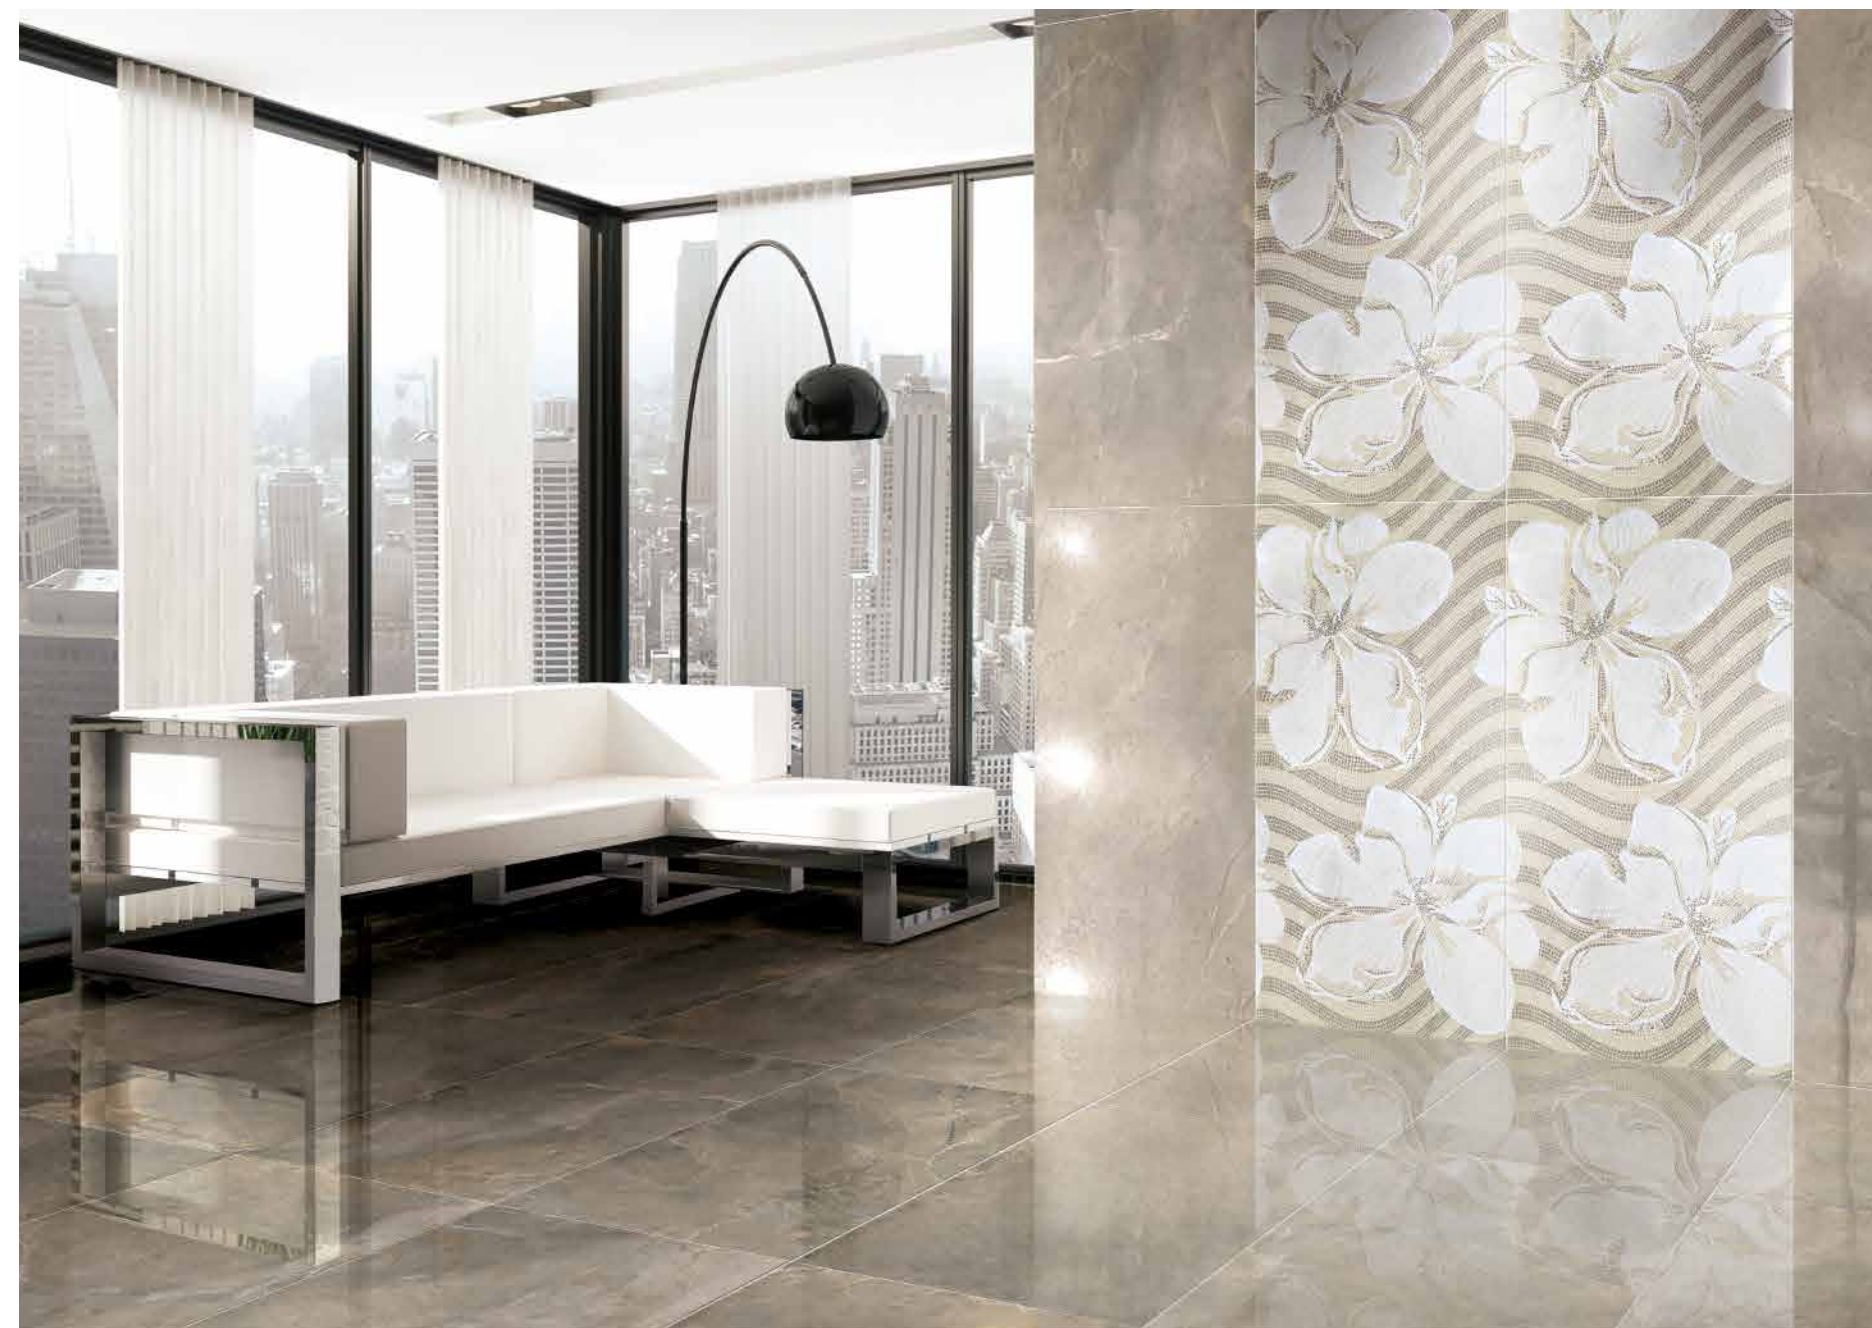

Pareti e pavimenti - Walls and floors: Gems Bronze 60x120 - Dec. Flower-Gems Dorè 60x120