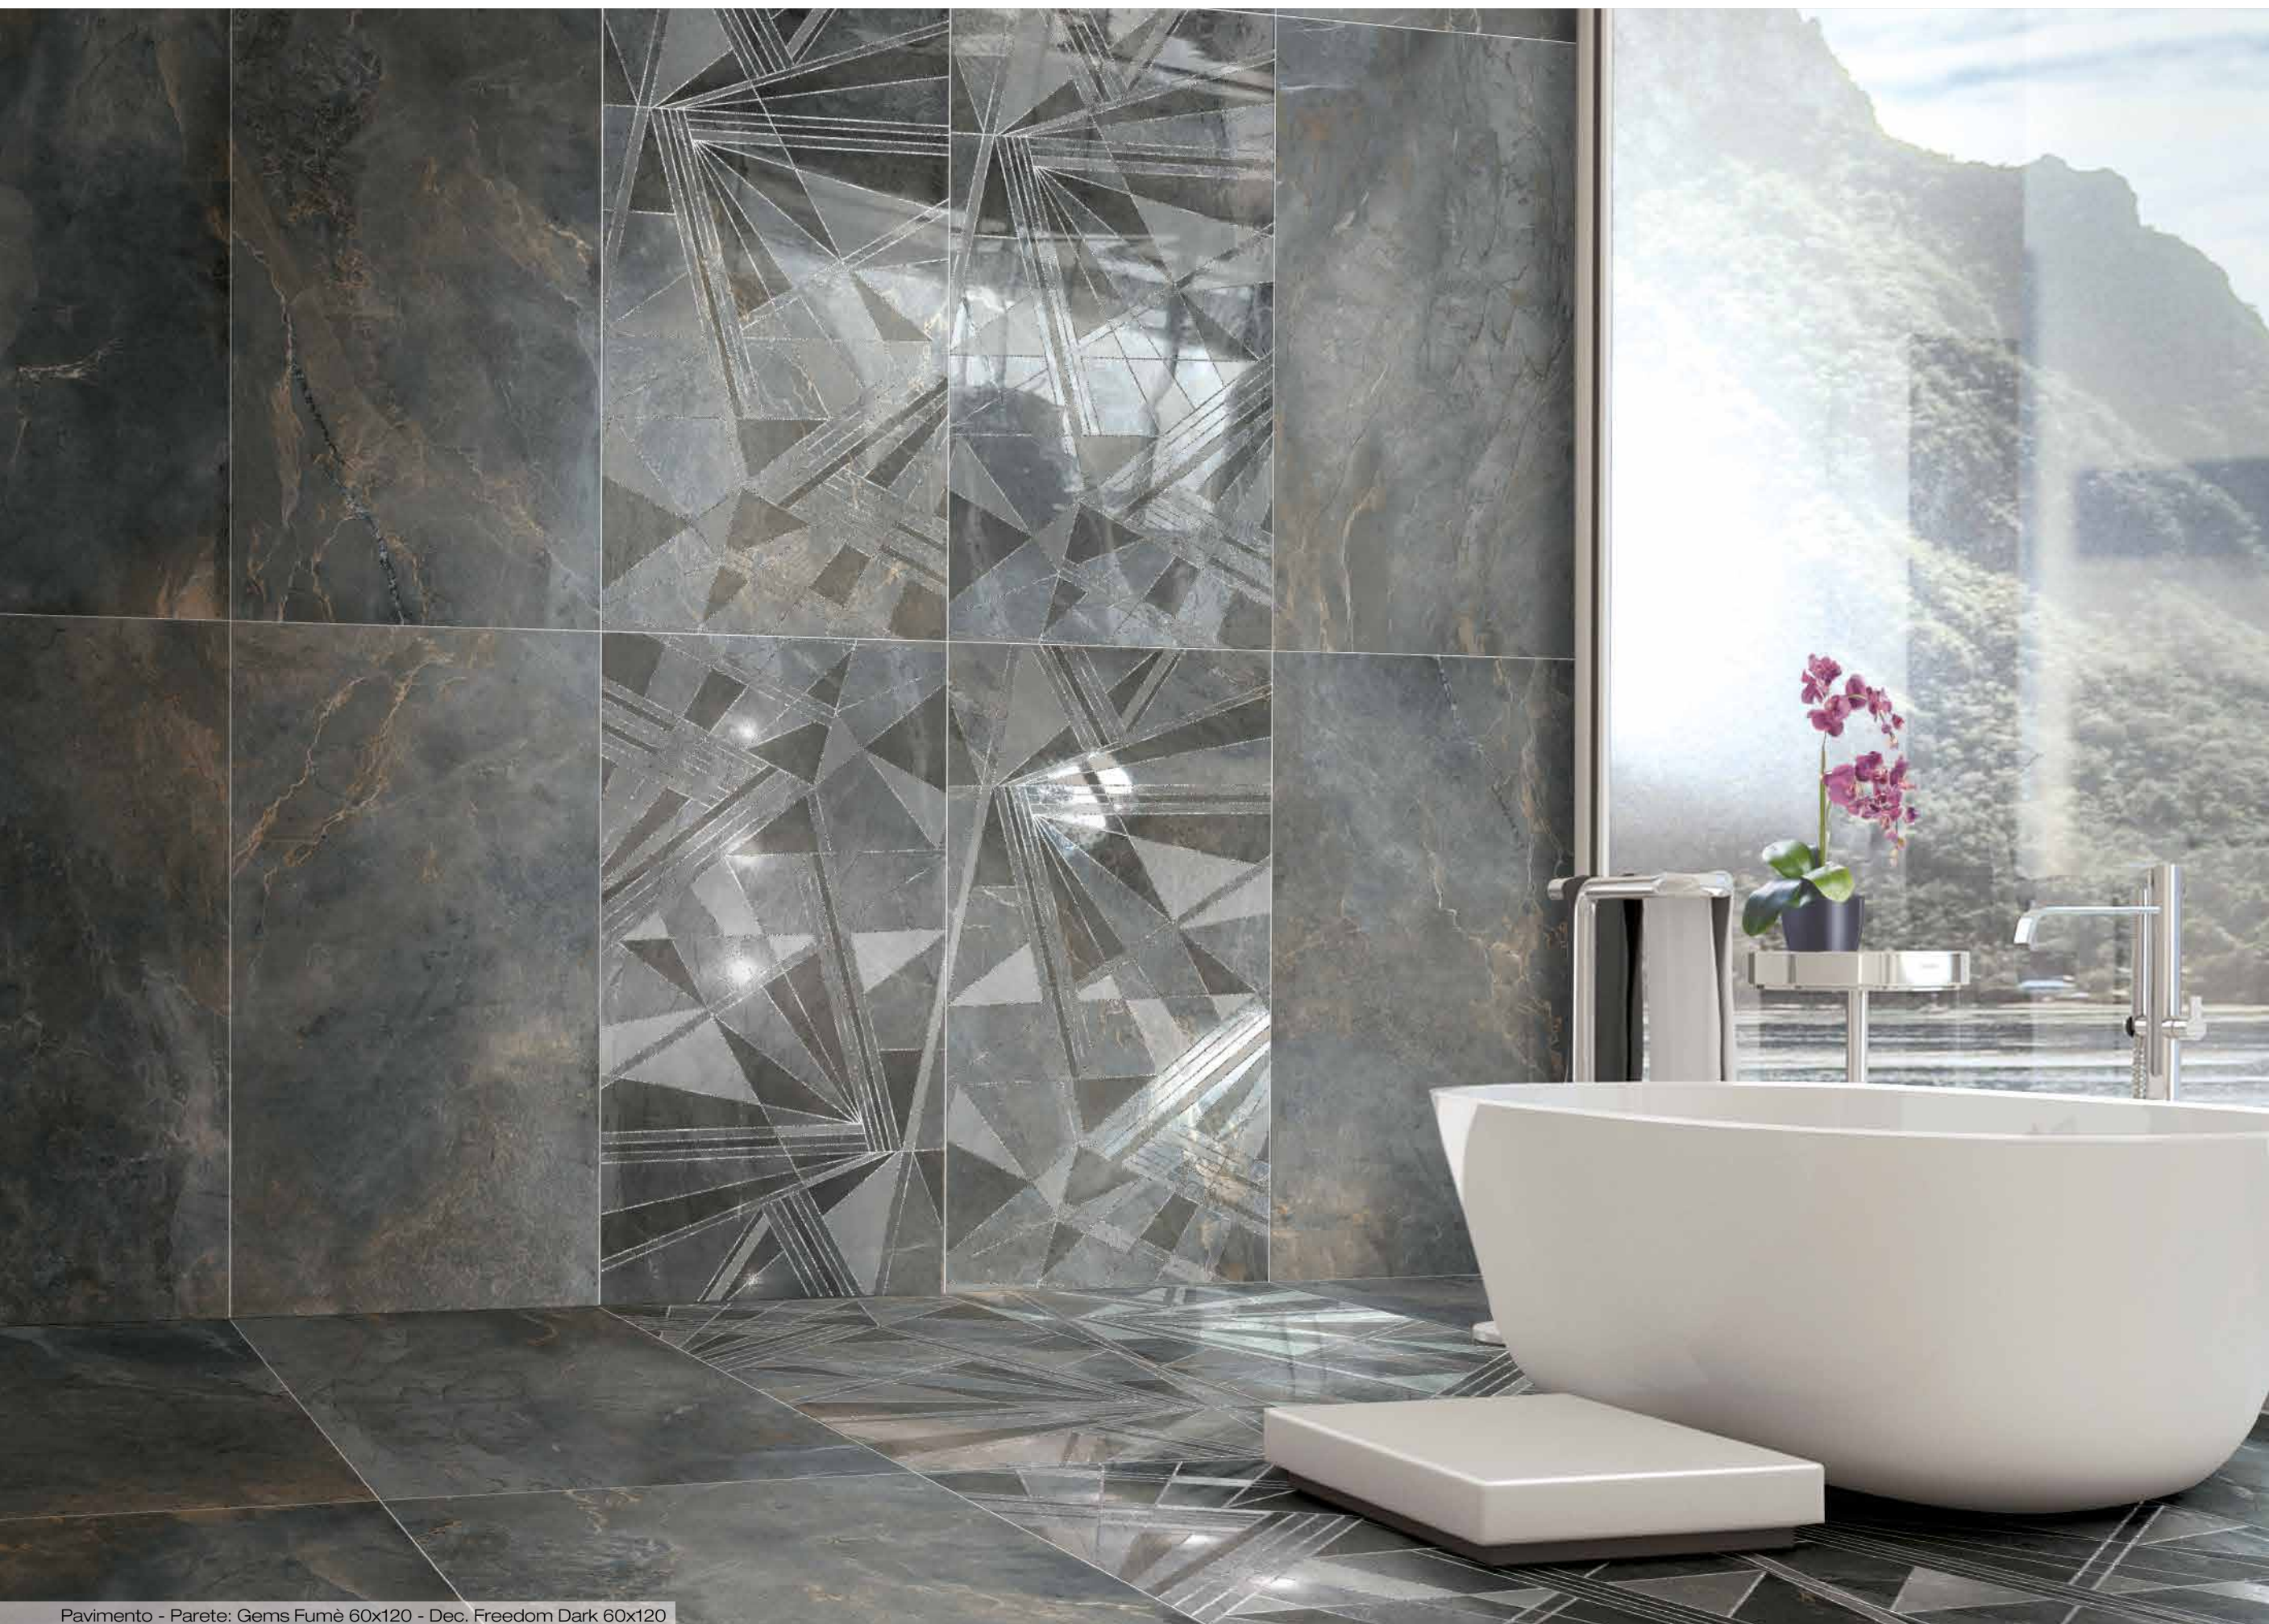

GEMS
NATURAL

FREEDOM

Fumè

Pavimento - Parete: Gems Fumè 60x120 - Dec. Freedom Dark 60x120