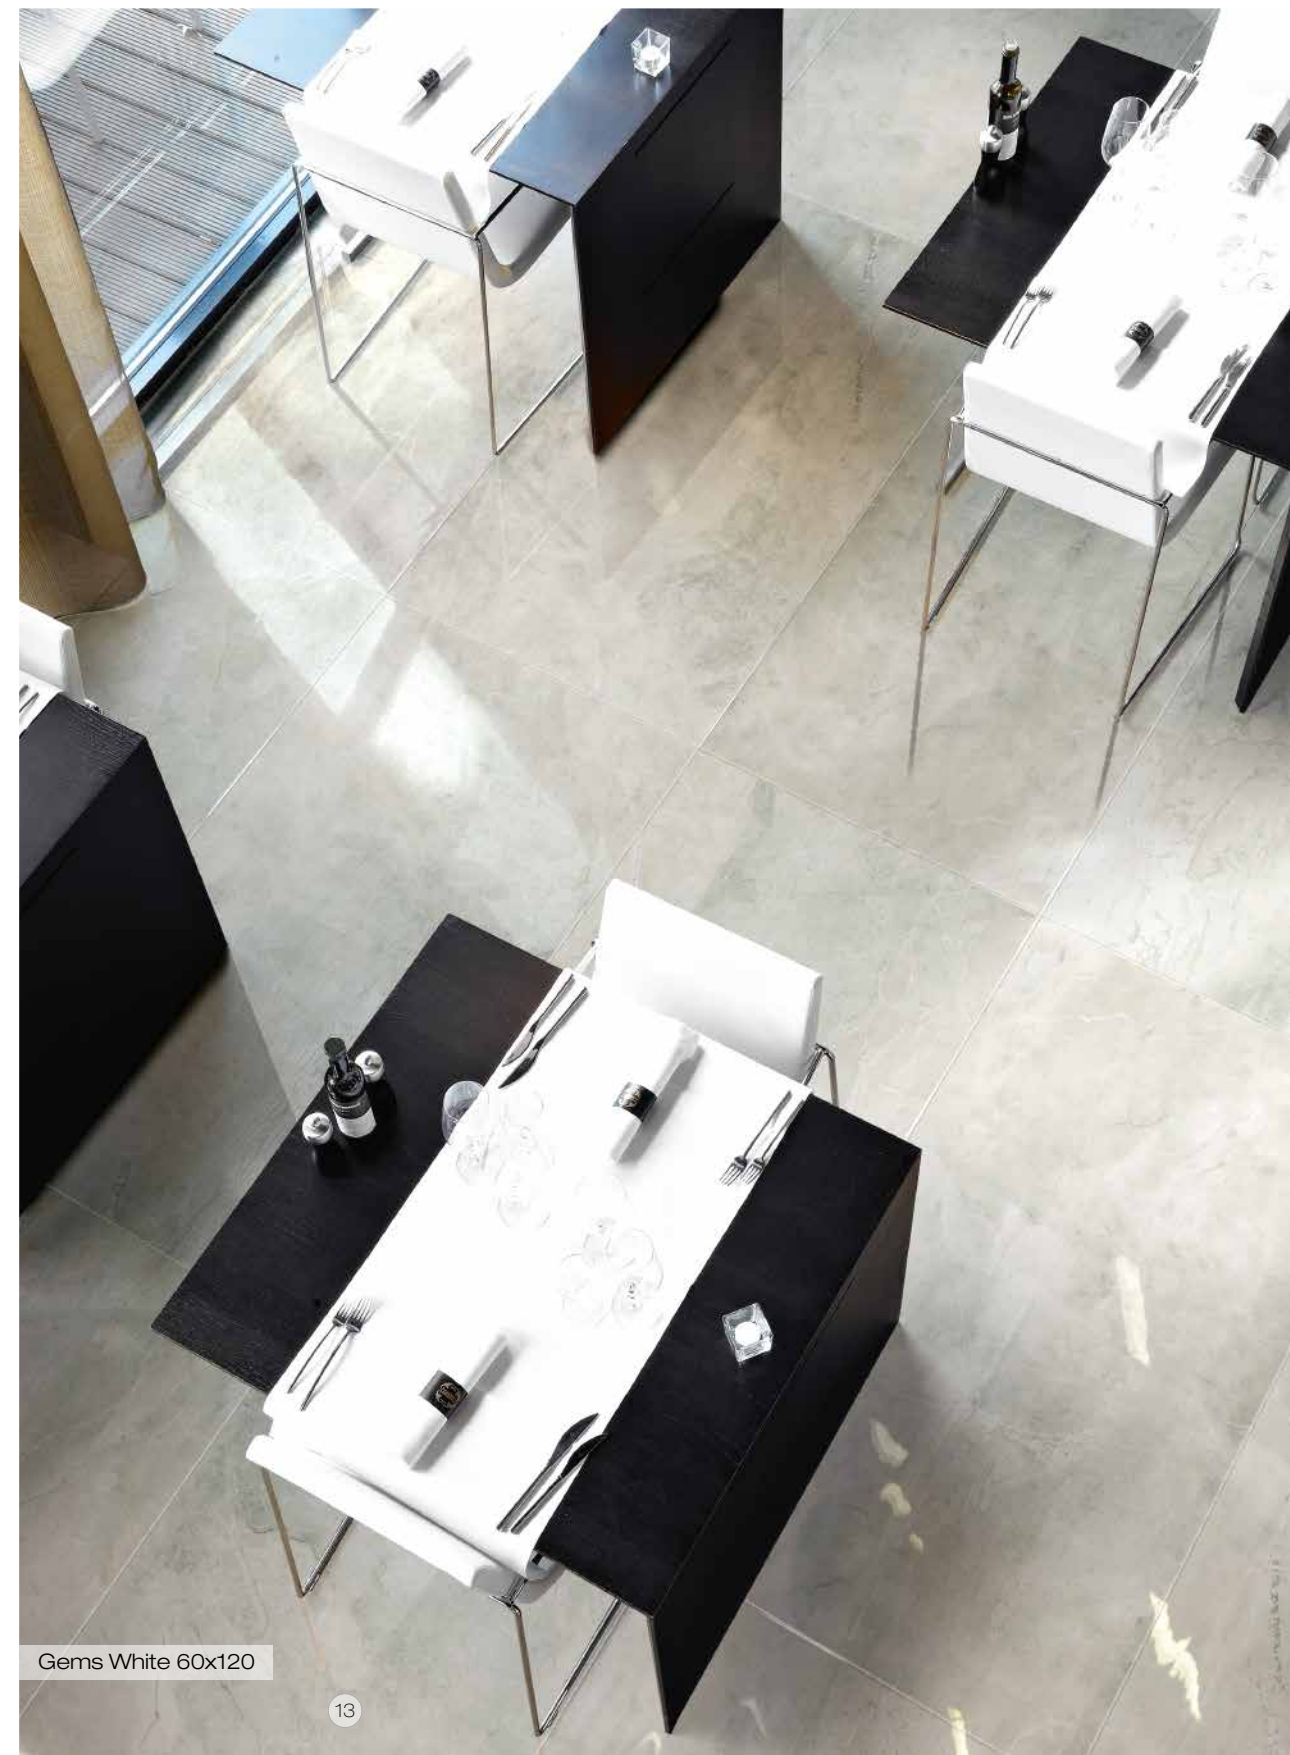

Gems White 60x120