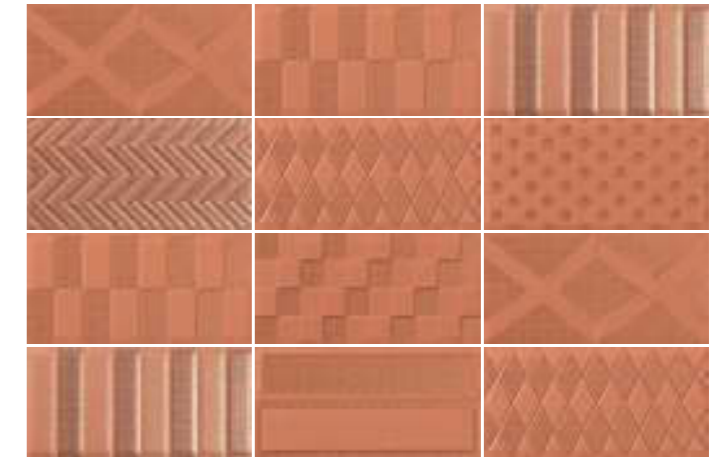

AKARI

White Body Tiles · Unique Size

12x24 cm. / 4,7"x9,4"

Akari Black 12x24 cm. / 4,7"x9,4" (Wall)

Akari Orange 12x24 cm. / 4,7"x9,4" (Wall)

AKARI

White Body Tiles · Unique Size

This name is of Japanese origin. It means light; brightness. It is used to convey something positive: goodness, life of hope.

Mix and match pieces creating your own unique wall covering.

Size options

WHITE BODY TILES

12x24 cm. / 4,7"x9,4"

DECORATIVE
ARTS

Packing

	SIZE	PIECES	SQM	KG
Box	12x24	26	0,75	12,10
Pallet	12x24	112	84	1.355

8 different stamps randomly packaged

Akari Orange 12x24cm.
12 Tiles shown

4 DIFFERENT COLOURS

Akari White
12x24cm.

Akari Orange
12x24cm.

Akari Black
12x24cm.

Akari Blue
12x24cm.