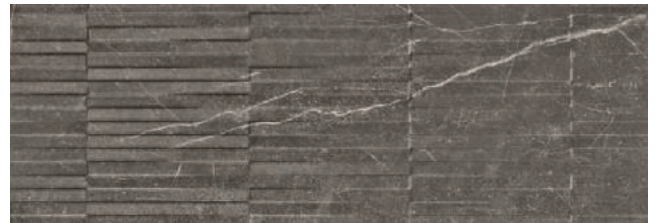

# Shetland / New collection

Pasta Blanca / White body tiles

Shetland Moon  
33,3 x 100 cm.

WB3310SP

Shetland Dark  
33,3 x 100 cm.

WB3310SP

Warha Shetland Moon  
33,3 x 100 cm.

WB3310SP

Warha Shetland Dark  
33,3 x 100 cm.

WB3310SP

Cih Shetland Moon  
25 x 25 cm. WB253DSP

Cih Shetland Dark  
25 x 25 cm. WB253DSP