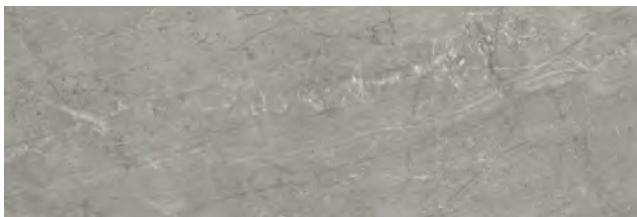

# Rockland

*Pasta Blanca / White body tiles*

Rockland Ivory  
40 x 120 cm. WB4012L

Kibo Rockland Ivory  
40 x 120 cm. WB4012R

Rockland Silver  
40 x 120 cm. WB4012L

Kibo Rockland Silver  
40 x 120 cm. WB4012R

Rockland Grey  
40 x 120 cm. WB4012L

Kibo Rockland Grey  
40 x 120 cm. WB4012R