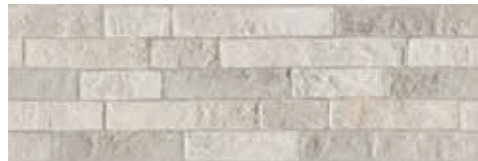

Tegel Menhir Grey
30 x 90 cm. WB3090L