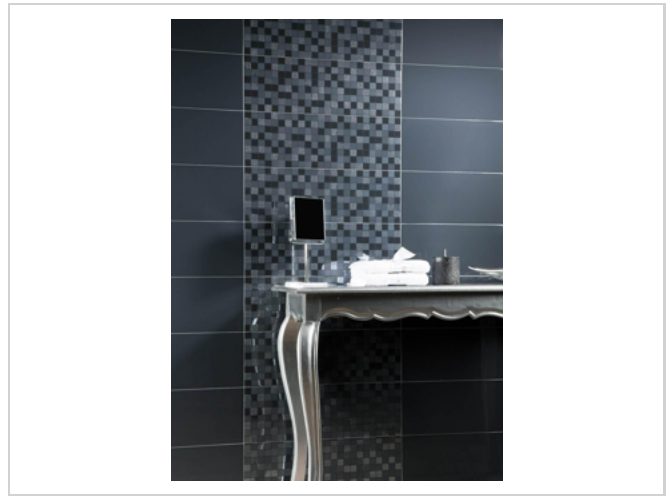

PHOTO GALLERY