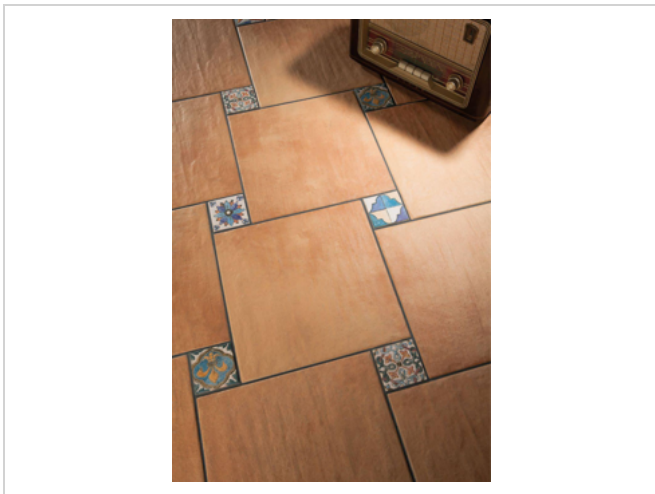

SPECIAL PIECES

PHOTO GALLERY

PACKING

Size	TYPE OF PRODU...	units/box	m²/box	kg/box	boxes/pallet	m²/pallet	kg/pallet
33.3x33.3	Angular Step	1	0.11	4.24	92	10.22	402
33.3x33.3	Angular Step	4	0.44	12.53	48	21.33	612.54
33.3x33.3	Field Tile	9	1	24	54	54	1330
8x33.3	Borders/Trims	16		12.33			
8x33.3	Skirting	24	8	8.40	150		
8x8	Dot	56		10