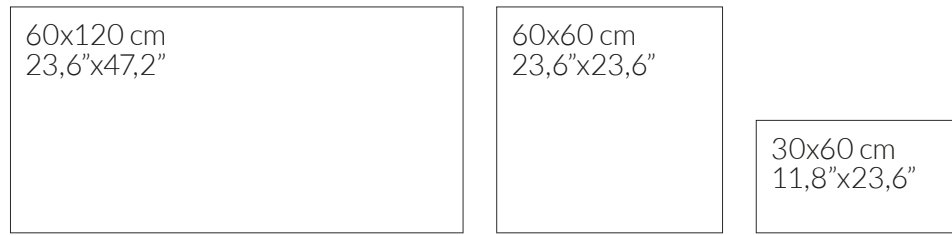

ONYX collection

114

115

wall: ONYX LUX 120 DARK GREY (60x120 cm), MOSAICO ONYX LUX V DARK GREY (21,6x28 cm).
floor: ONYX LUX 120 DARK GREY (60x120 cm).

ONYX LUX
LAPADO BRILLO - GLOSSY LAPATTO

ACABADOS · FINISHES	60x120 cm · 23,6" x 47,2"	60x60 cm · 23,6" x 23,6"	30x60 cm · 11,8" x 23,6"
LAPADO BRILLO - GLOSSY LAPATTO	ONYX LUX 120 B83	ONYX LUX 60 B37	ONYX LUX 3060 B37

ONYX LUX
| ACABADO LAPADO BRILLO - GLOSSY LAPATTO FINISH |

| PORCELÁNICO · PORCELAIN |
| RECTIFICADO · RECTIFIED | DESTONIFICADO V3 · DESTONIFIED V3 |
| 60x120 cm · 23,6" x 47,2" | 60x60 cm · 23,6" x 23,6" | 30x60 cm · 11,8" x 23,6" |
| DOS LIENZOS: 120x240 cm · TWO GRAPHIC CHARTS 47,2" x 94,5" |

| ESCALA DE LA GRÁFICA 1/2 · GRAPHIC SCALE 1/2 |

wall and floor: ONYX LUX 120 LIGHT GREEN (60x120 cm).

ONYX 120|60

| COLORES DISPONIBLES - AVAILABLE COLORS |

LIGHT GREEN [E] **IVORY** [E] **LIGHT GREY** [E] **DARK GREY** [E] **LIGHT BLUE** [E]

ONYX R90 LOT IVORY
 | ESCALA DE LA PIEZA 1/4 · WALLTILE SCALE 1/4 |

ONYX R90

| COLORES DISPONIBLES · AVAILABLE COLORS |

LIGHT GREEN [E] IVORY [E] LIGHT GREY [E] DARK GREY [E] LIGHT BLUE [E]

wall: ONYX R90 LIGHT GREY (30x90 cm), ONYX R90 LOT LIGHT GREY (30x90 cm).