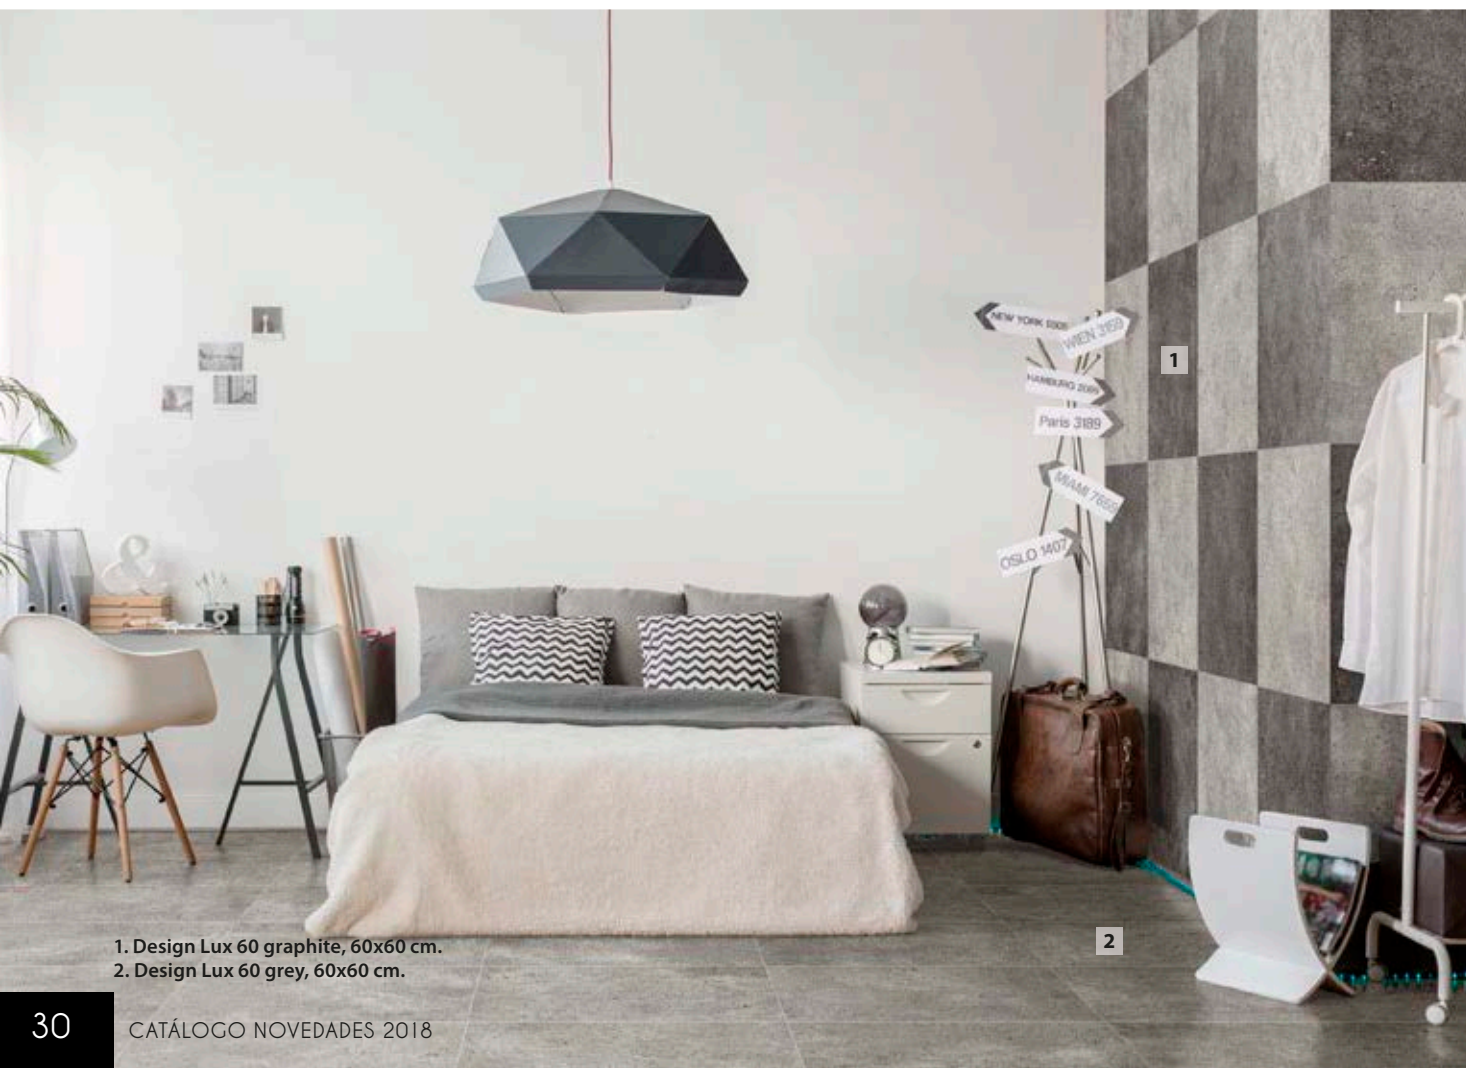

1

2

1. Decorado Design Lux 90 grey, 45x90 cm.
2. Design Lux 90 grey, 45x90 cm.

AZTECA
DESIGN collection

1

2

3

1. Unik R120 white matt, 40x120 cm.
2. Design Lux 60 grey, 60x60 cm.
3. Design Lux 60 graphite, 60x60 cm.

1

2

1. Design Lux 60 graphite, 60x60 cm.
2. Design Lux 60 grey, 60x60 cm.