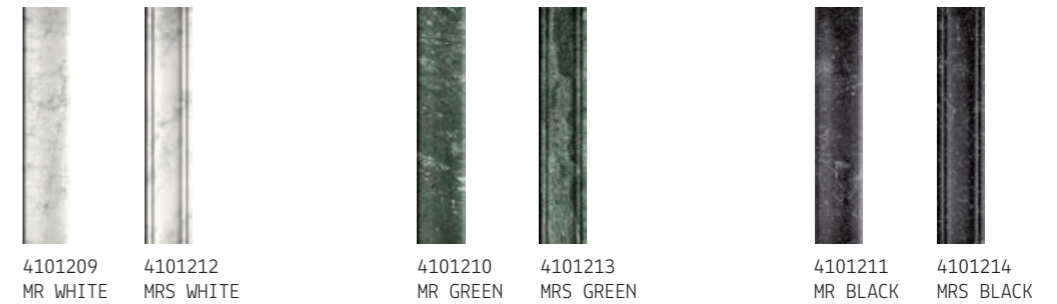

MR - MRS LAYING INSTRUCTIONS

Prima di iniziare il processo di installazione, assicurarsi che la superficie di posa sia livellata e sia stata accuratamente pulita. Per una corretta installazione è essenziale l'utilizzo di adesivi conformi ed adeguati alla destinazione d'uso. Per installazioni in ambienti umidi, come bagni e docce, per evitare l'infiltrazione di acqua, assicurarsi di impermeabilizzare in modo corretto la superficie di posa, utilizzando prodotti specifici a tal fine. In corrispondenza di tagli, avere cura di sigillare la zona interessata con silicone, così da evitare ulteriori infiltrazioni di acqua.

Before starting the installation process, make sure that the surface is level and has been thoroughly cleaned. For proper installation, it is essential to use adhesives that are compliant and suitable for the intended purpose. For installations in humid environment, such as bathrooms and showers, it is highly recommended to properly waterproof the laying surface using specific products for this purpose to avoid any water infiltration. In case of cuts, take care in sealing the affected area with silicon so as to avoid any further water infiltration.