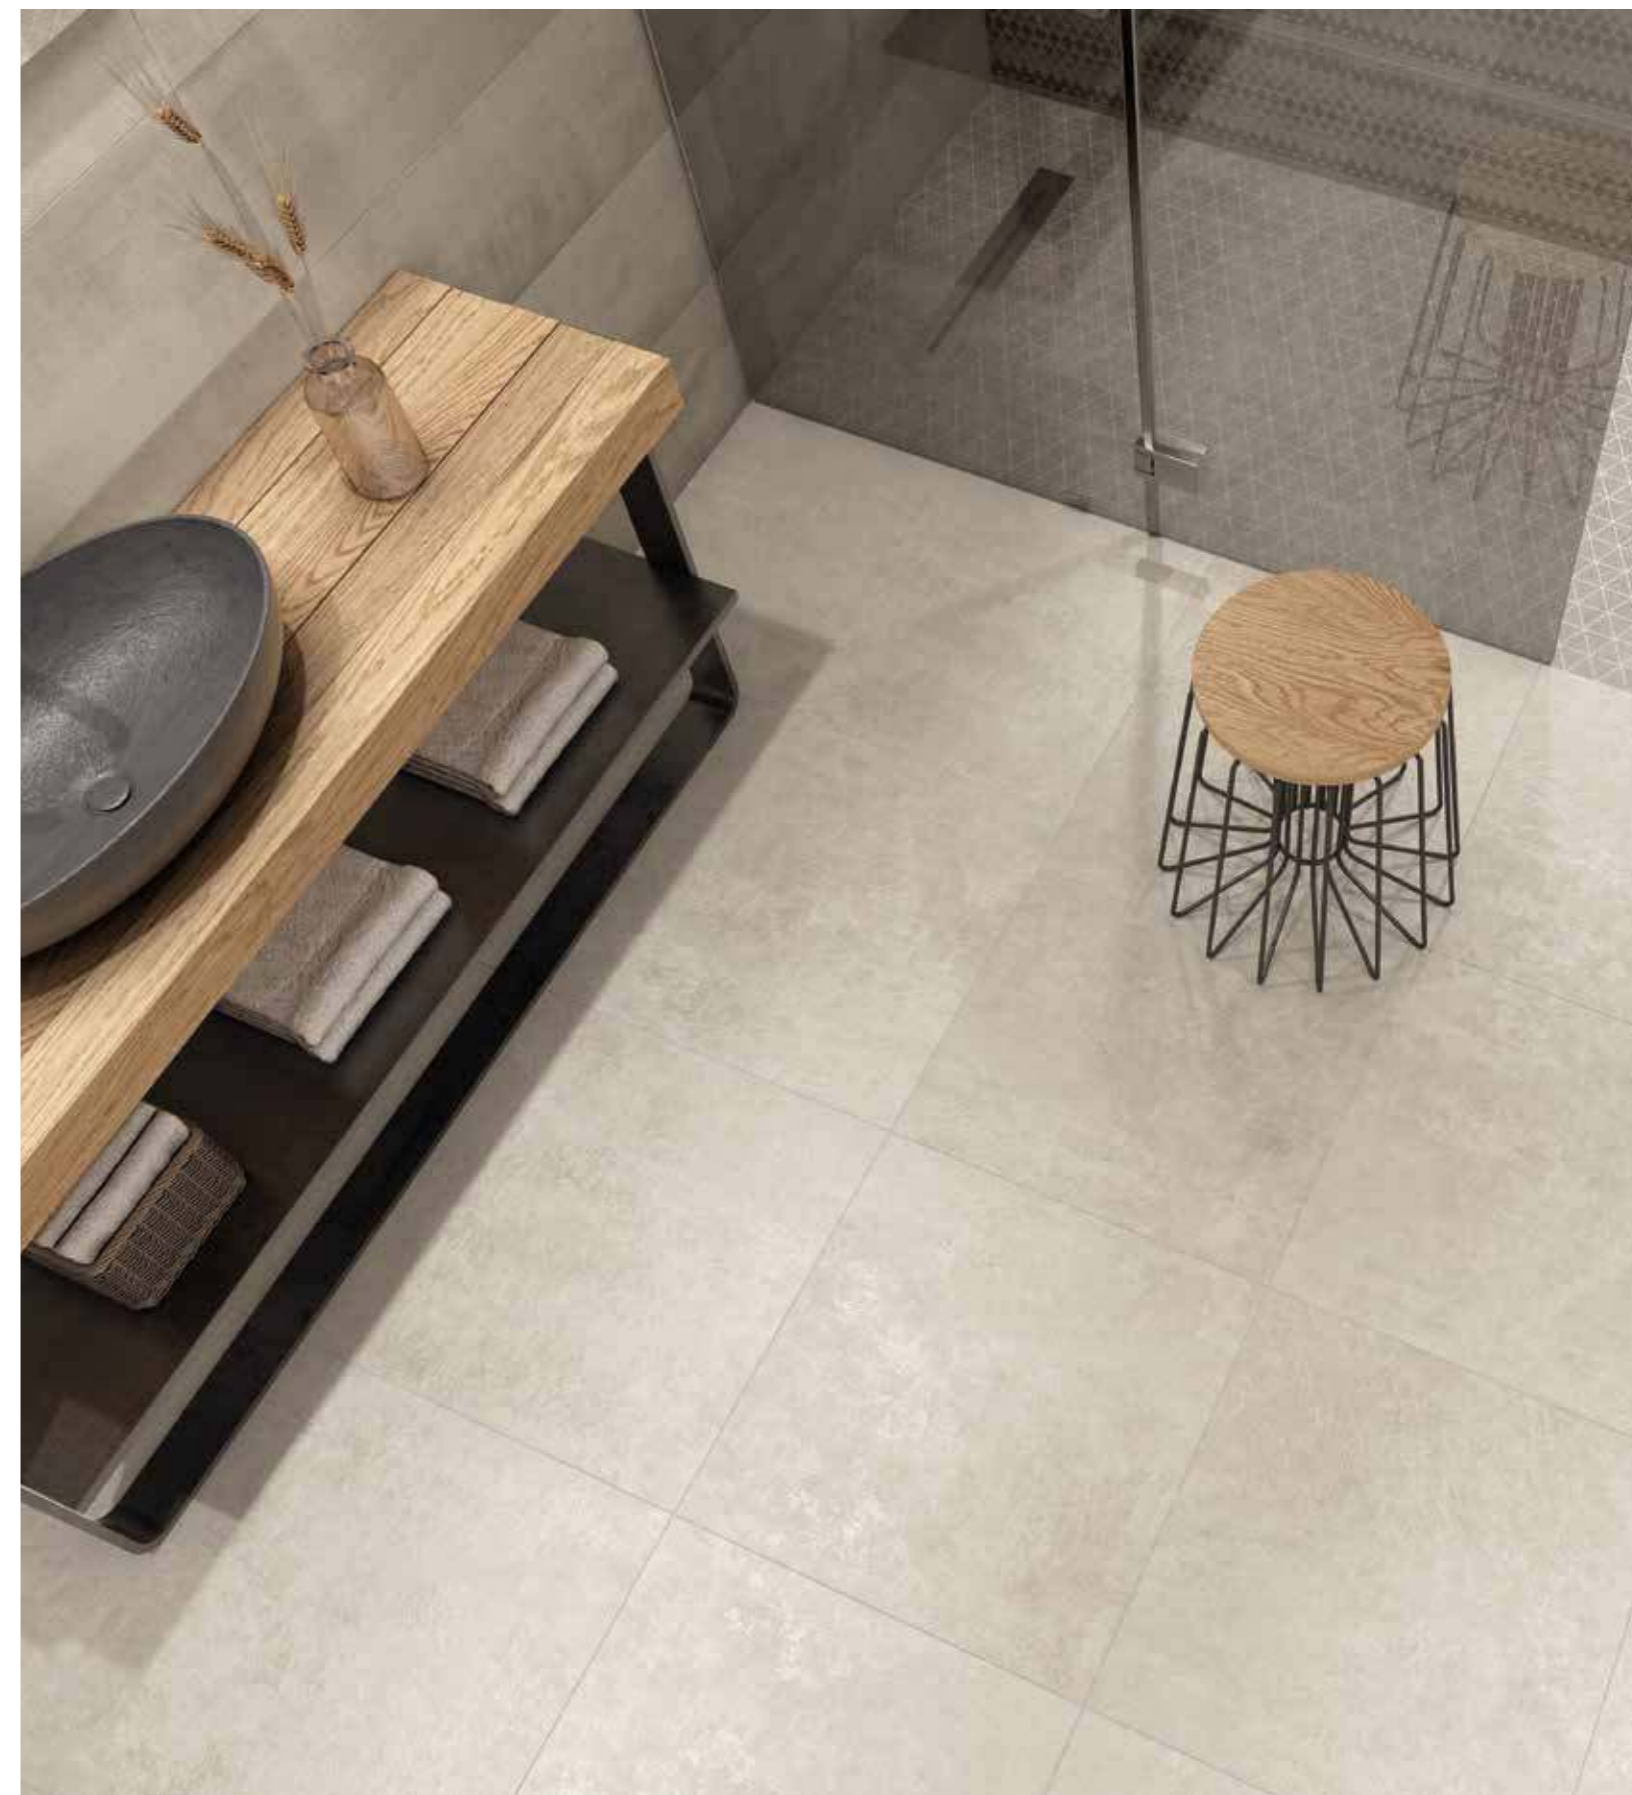

Floor tile: Devon Silver 60x120. Wall tile: Tisse Blue and Gray 60x120.

TAU

Wall tile Channel Linen, Sand and DC Channel mix 30x90. Floor tile Devon Tan 60x60