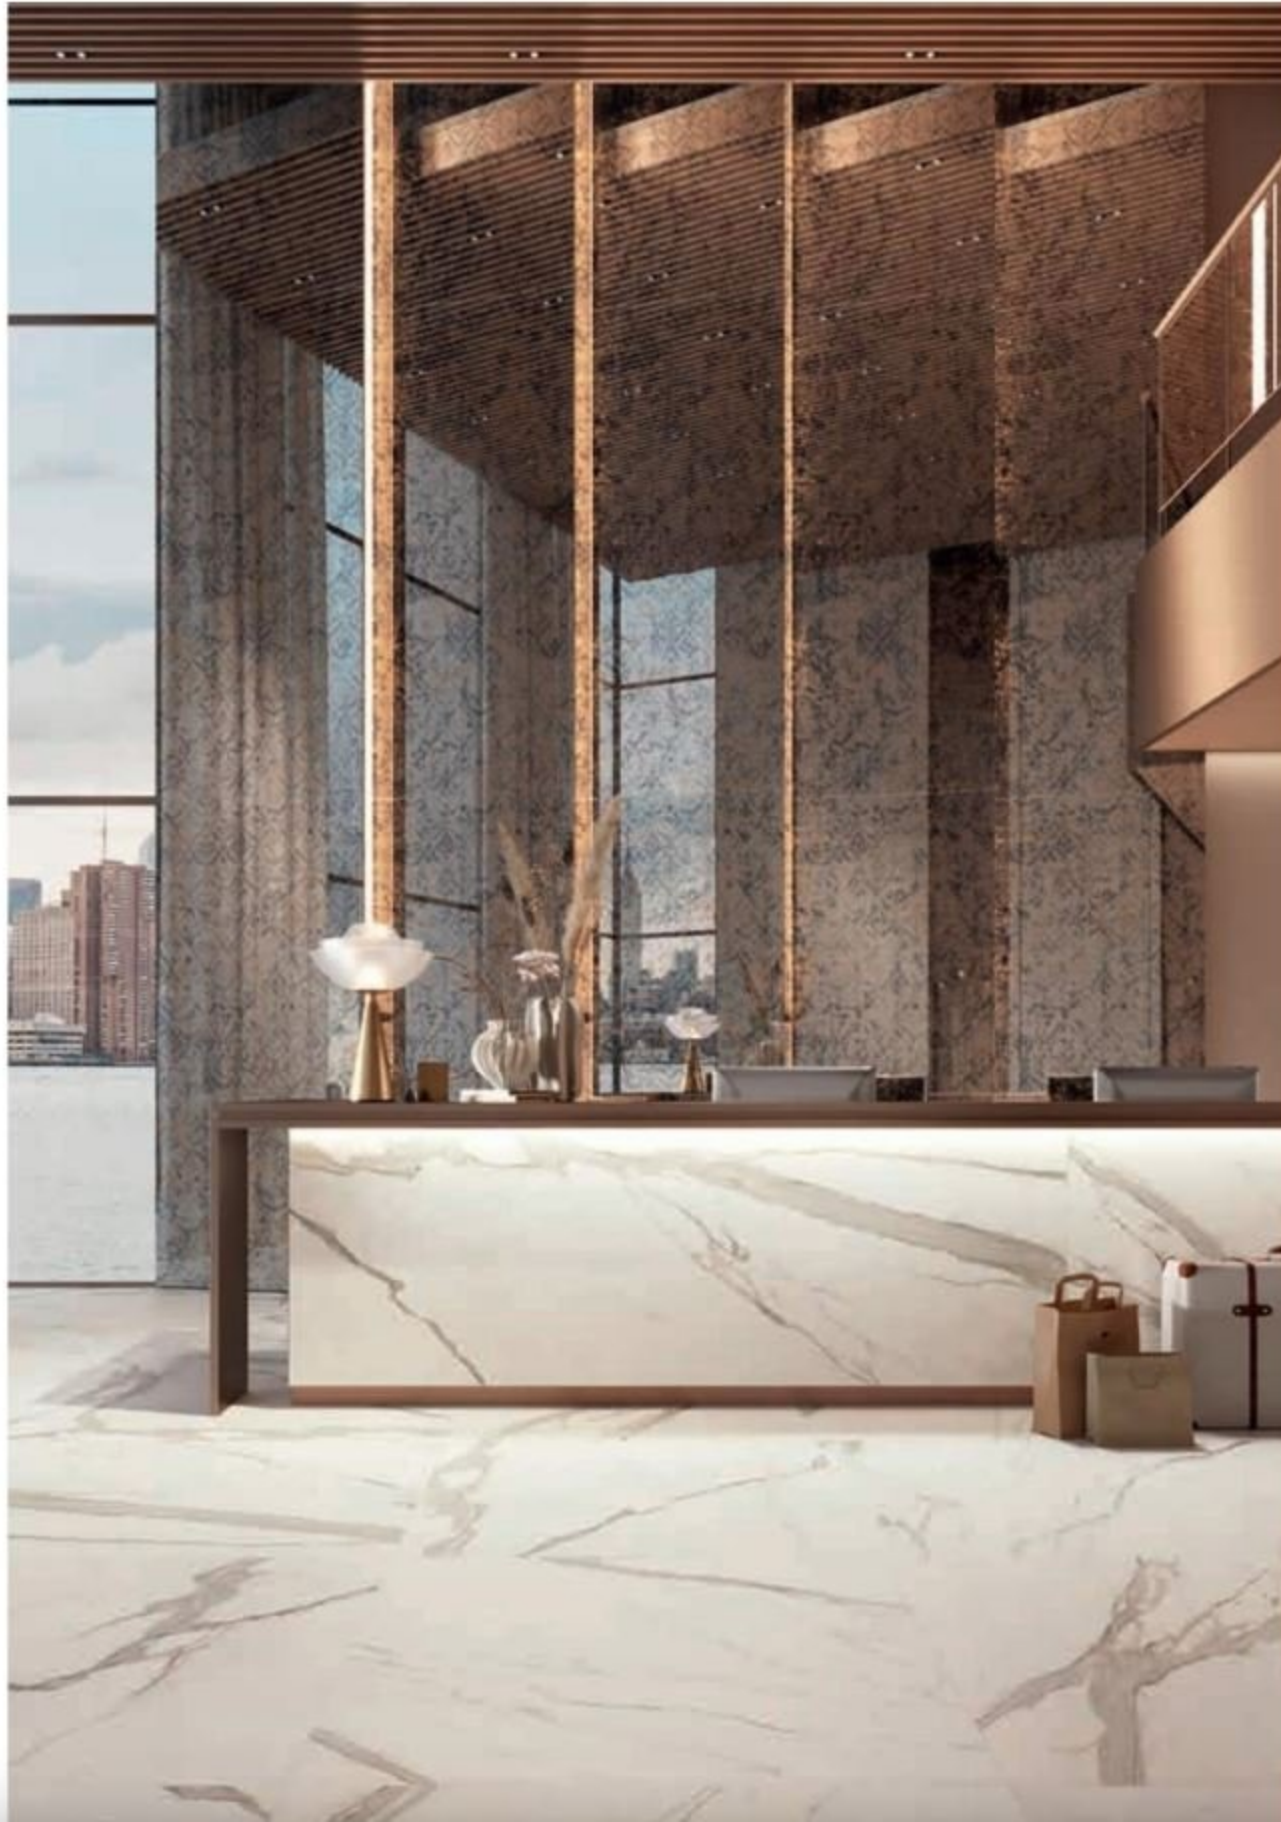

1200x2780 / 48"x110"

▶ 6 mm ◀

1

**JUNGLE**

1200x2780 / 48"x110"

▶ 6 mm ◀

1

**PEONY**

1200x2780 / 48"x110"

▶ 6 mm ◀

1

WALL: JACQUARD 1200x2780 - 48"x110" FLOOR: JOLIE CALACATTA SELECT JL02 LUC SQ 1200x1200 - 48"x48"  
 COUNTER: JOLIE CALACATTA SELECT JL02 LUC SQ 1200x2780 - 48"x110"