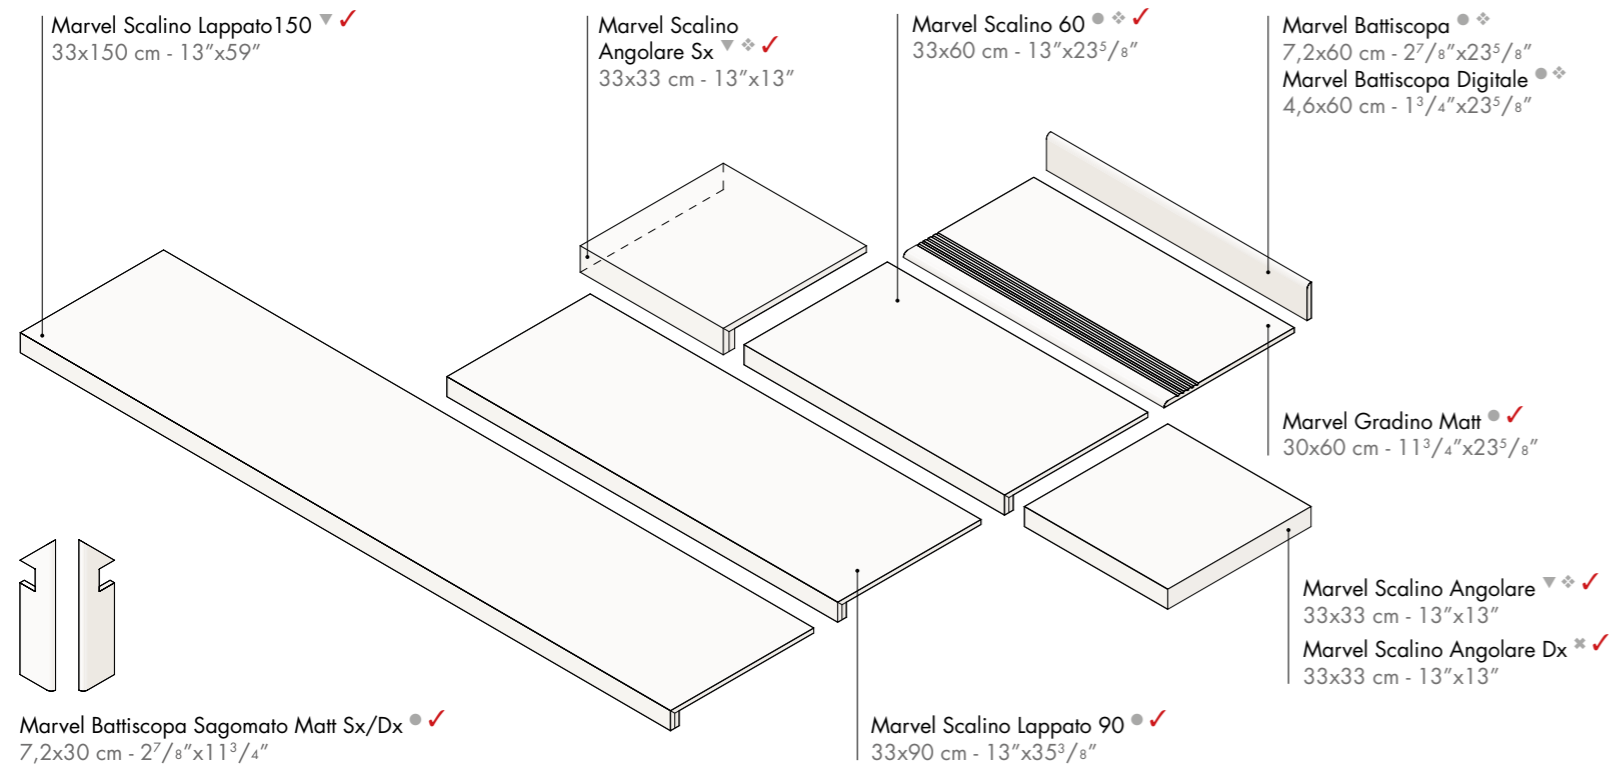

MARVEL EDGE PORCELAIN TRIM TILES

- ▼ Available in all colors / Disponibile tutti i colori
- Available in the following colors / Disponibile nei seguenti colori: Royal Calacatta, Imperial White, Gris Supreme, Elegant Sable, Absolute Brown
- + Available in the following colors / Disponibile nei seguenti colori: Royal Calacatta, Imperial White, Gris Supreme, Elegant Sable
- Available in the following colors / Disponibile nei seguenti colori: Absolute Brown
- Available in matte and polished finish / Disponibile nella finitura matt e lappata
- ✓ These parts are supplied to order / I pezzi sono disponibili su ordinazione