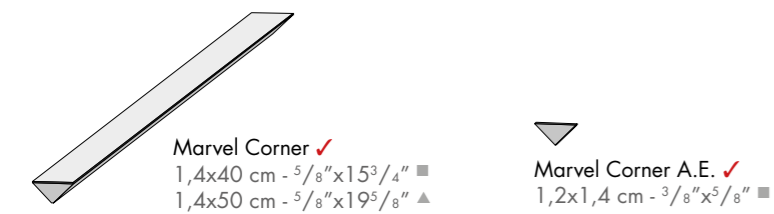

WALL TRIM TILES

- Available in the following colors
  Disponibile nei seguenti colori:
  Royal Calacatta, Imperial White,
  Gris Clair, Elegant Sable, Absolute Brown
- ▲ Available in the following colors
  Disponibile nei seguenti colori:
  Royal Calacatta, Imperial White, Elegant Sable,
- ✓ These parts are supplied to order
  I pezzi sono disponibili su ordinazione

NOTES

For information and details relating to codes, packaging and weight it is recommended to refer to the latest pricelist. Per le informazioni e i dati relativi a codici, imballaggi e pesi occorre sempre consultare l'ultimo listino aggiornato e in vigore. Pour toutes informations et renseignements concernant les codes, les emballages et les poids, il y a toujours lieu de consulter le dernier tarif en vigueur et mis à jour. Für Informationen und Daten die den Code, die Verpackung und das Gewicht betreffen bitte die aktuellste Preisliste zugrunde legen. Para acceder a la información y a los datos relativos a códigos, embalajes y pesos hay que consultar siempre la última lista de precios actualizada y vigente. Для информации о кодах, упаковках и весе обращайтесь к последнему действующему прайс-листу.

Colors and optical features of the materials illustrated in this catalogue are to be regarded as mere indications. I colori e le caratteristiche estetiche dei materiali illustrati nel presente catalogo sono da ritenersi puramente indicativi. Les coloris et les caractéristiques esthétiques des références illustrées dans le catalogue sont donnés à titre purement indicatif. Die Farben und die ästhetischen Eigenschaften der in diesem Katalog abgebildeten Produkte sind als reine Richtwerte zu betrachten. Los colores y las características estéticas de los materiales ilustrados en el presente catálogo deben ser considerados como puramente indicativos. Цвета и эстетические характеристики описанных в настоящем каталоге материалов являются только ориентировочными.