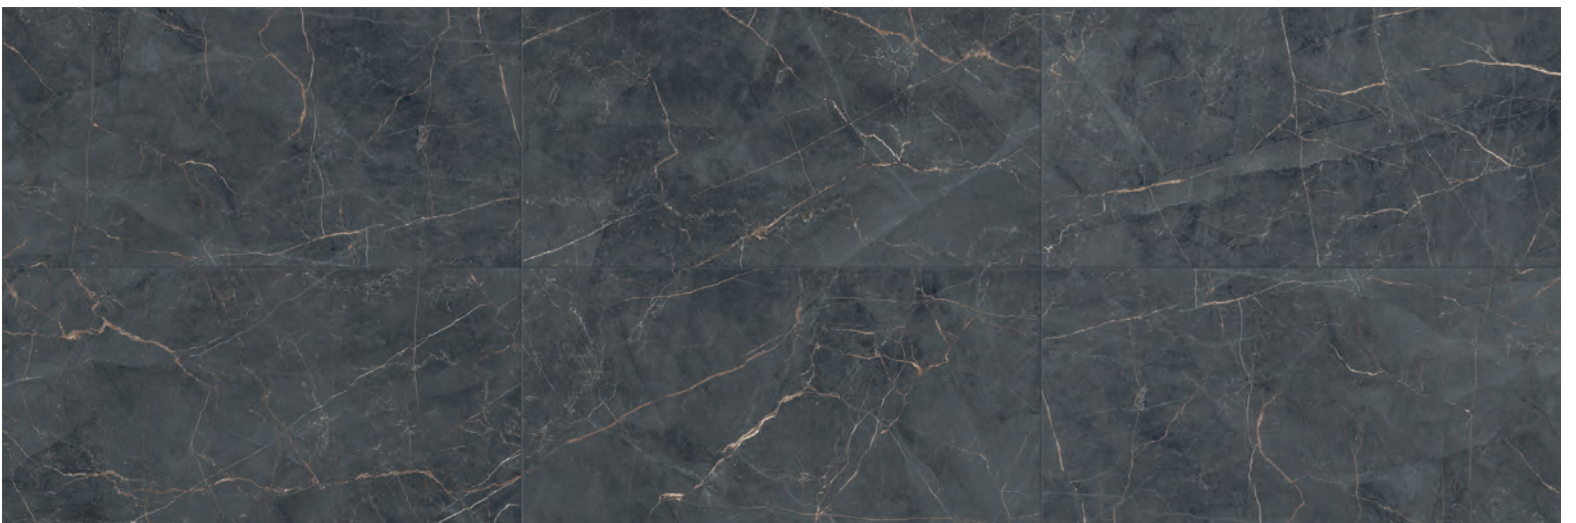

# Marble Velvet

florida warm 60x120

30

statuario 60x120

saint laurent 60x120

amani white 60x120

amani light 60x120

invisible 60x120