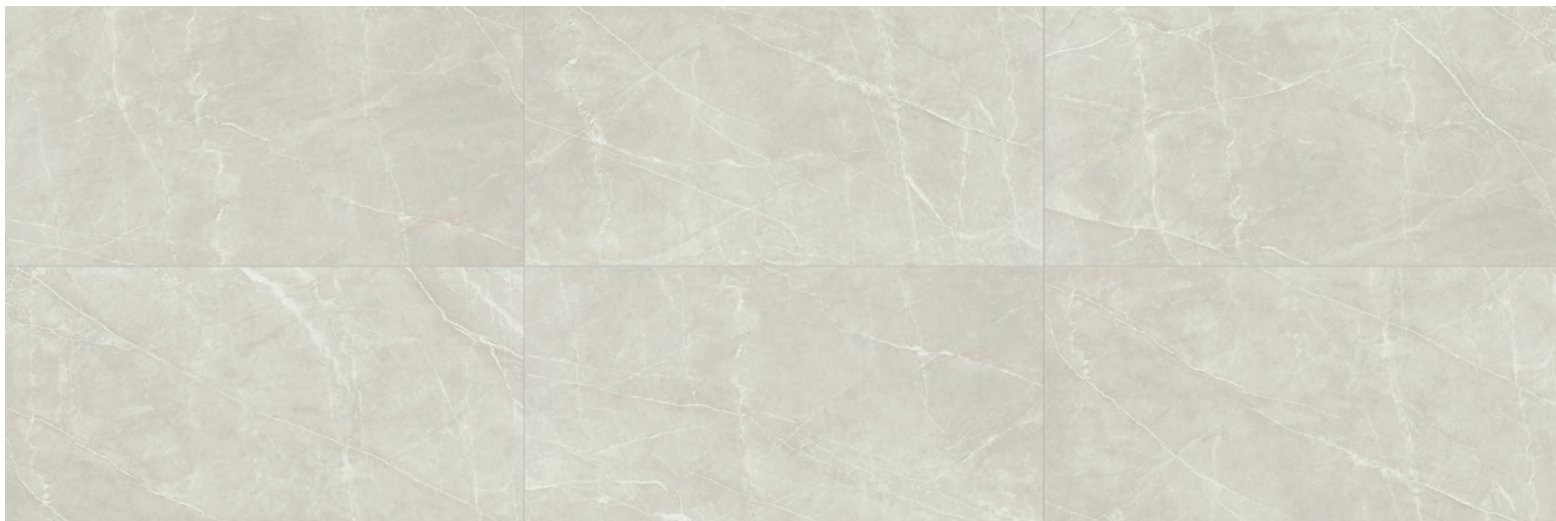

# Marble Velvet

florida warm 60x120

30

statuario 60x120

saint laurent 60x120

amani white 60x120

amani light 60x120

invisible 60x120