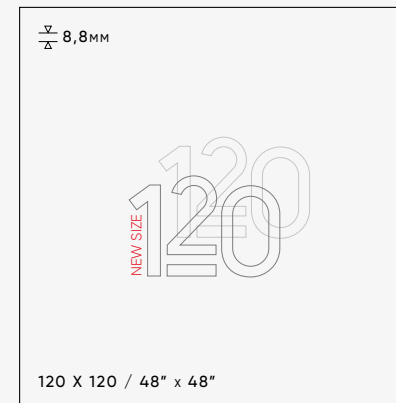

NEBULA COBALT

Nebula

NEBULA is a metallic slate. The 3DSoft finish has been enriched with micas to give the design a metallic appearance without diminishing the natural appearance of the slate. The rusty wefts contrast with the bluish grey background creating a very natural movement. Nebula comes in our Premium formats (120 x 120 and 60 x 120) and two colours (Silver and Dark).

NEBULA SILVER
120 X 120 / 48" X 48" REC. 3DSOFT **N14B2**

NEBULA COBALT
120 X 120 / 48" X 48" REC. 3DSOFT **N14B2**

NEBULA SILVER
60 X 120 / 24" X 48" REC. 3DSOFT **N13B2**

NEBULA COBALT
60 X 120 / 24" X 48" REC. 3DSOFT **N13B2**

SIZES — FORMATOS

60 X 120 / 24" X 48" **20 PIECES / 20 PIEZAS**
120 X 120 / 48" X 48" **6 PIECES / 6 PIEZAS**

TECHNICAL FEATURES — CARACTERÍSTICAS TÉCNICAS

- PORCELAIN TILES / PORCELÁNICO
- FLOOR TILES / PAVIMENTO
- WALL TILES / REVESTIMIENTO
- RECTIFIED / RECTIFICADO
- 3D SOFT
- DESTONIFIED V2 / DESTONIFICADO V2
- GRAPHIC VARIATION / VARIACIÓN GRÁFICA