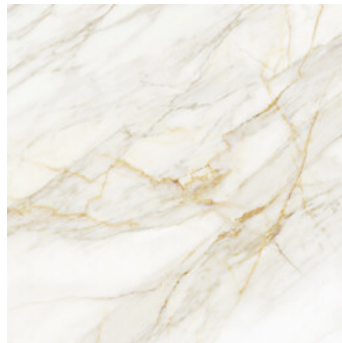

90x90 / 36"x36"

---

**CASPIO WHITE BR. RECT.**  
G.92 | Porcelain tiles | HIGH GLOSSY | Neutral Body Rectified.

**CASPIO GOLD BR. RECT.**  
G.92 | Porcelain tiles | HIGH GLOSSY | Neutral Body Rectified.

**75x150 / 30"x60"**